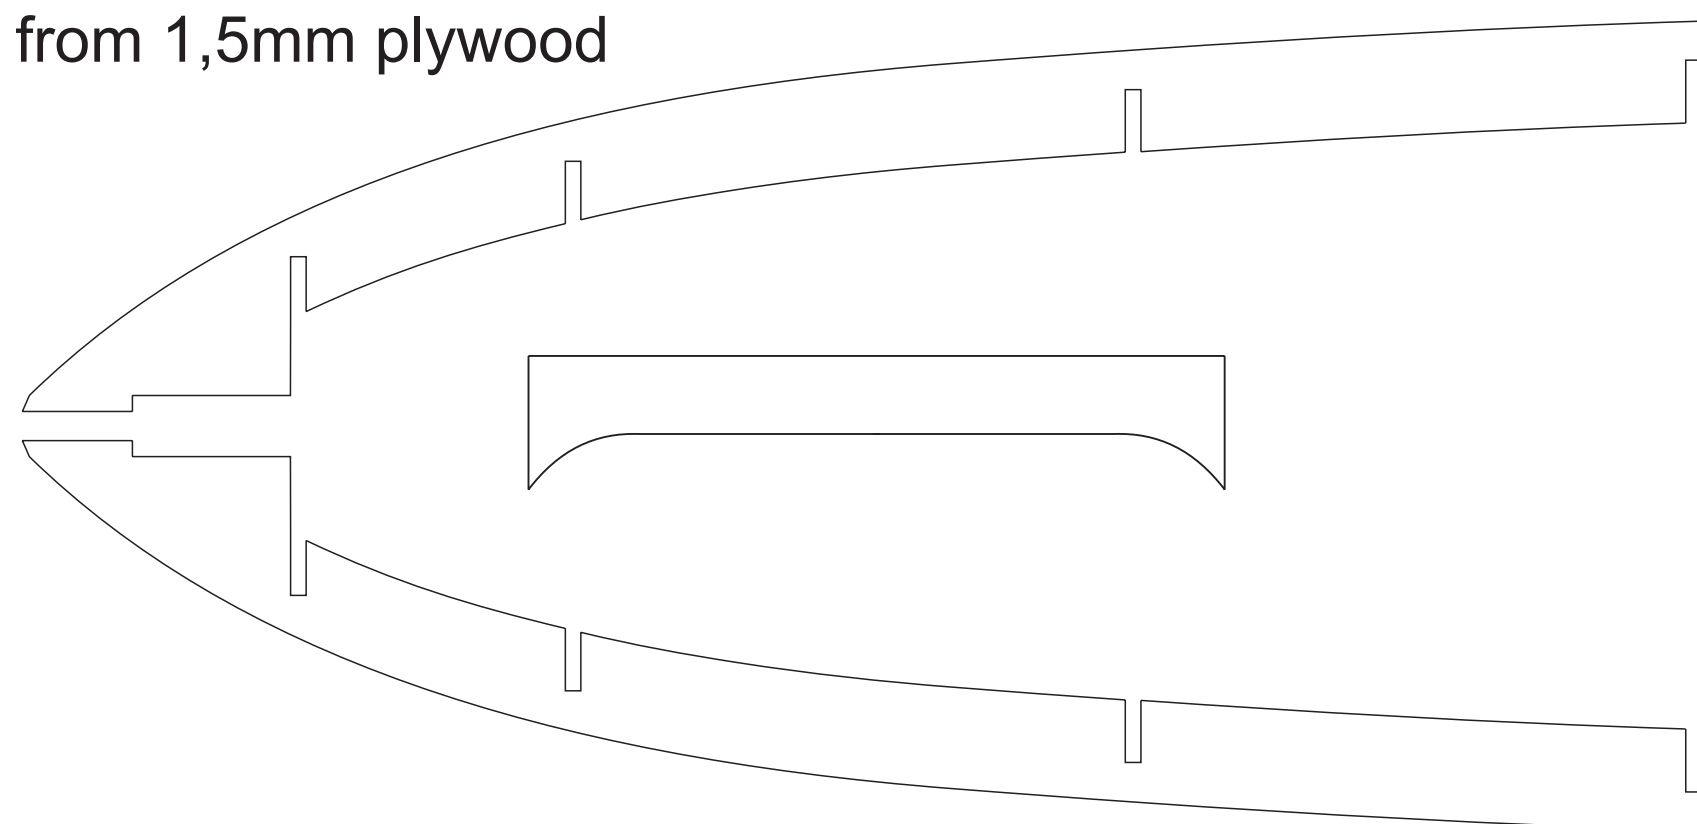

Parts made
from 1,5mm plywood

Parts made
from 2mm plywood

Model of
Mystic C5000
Catamaran-V1

1:1
Length 736mm (29")

Designed by Gašper Štefančič
All Rights Reserved