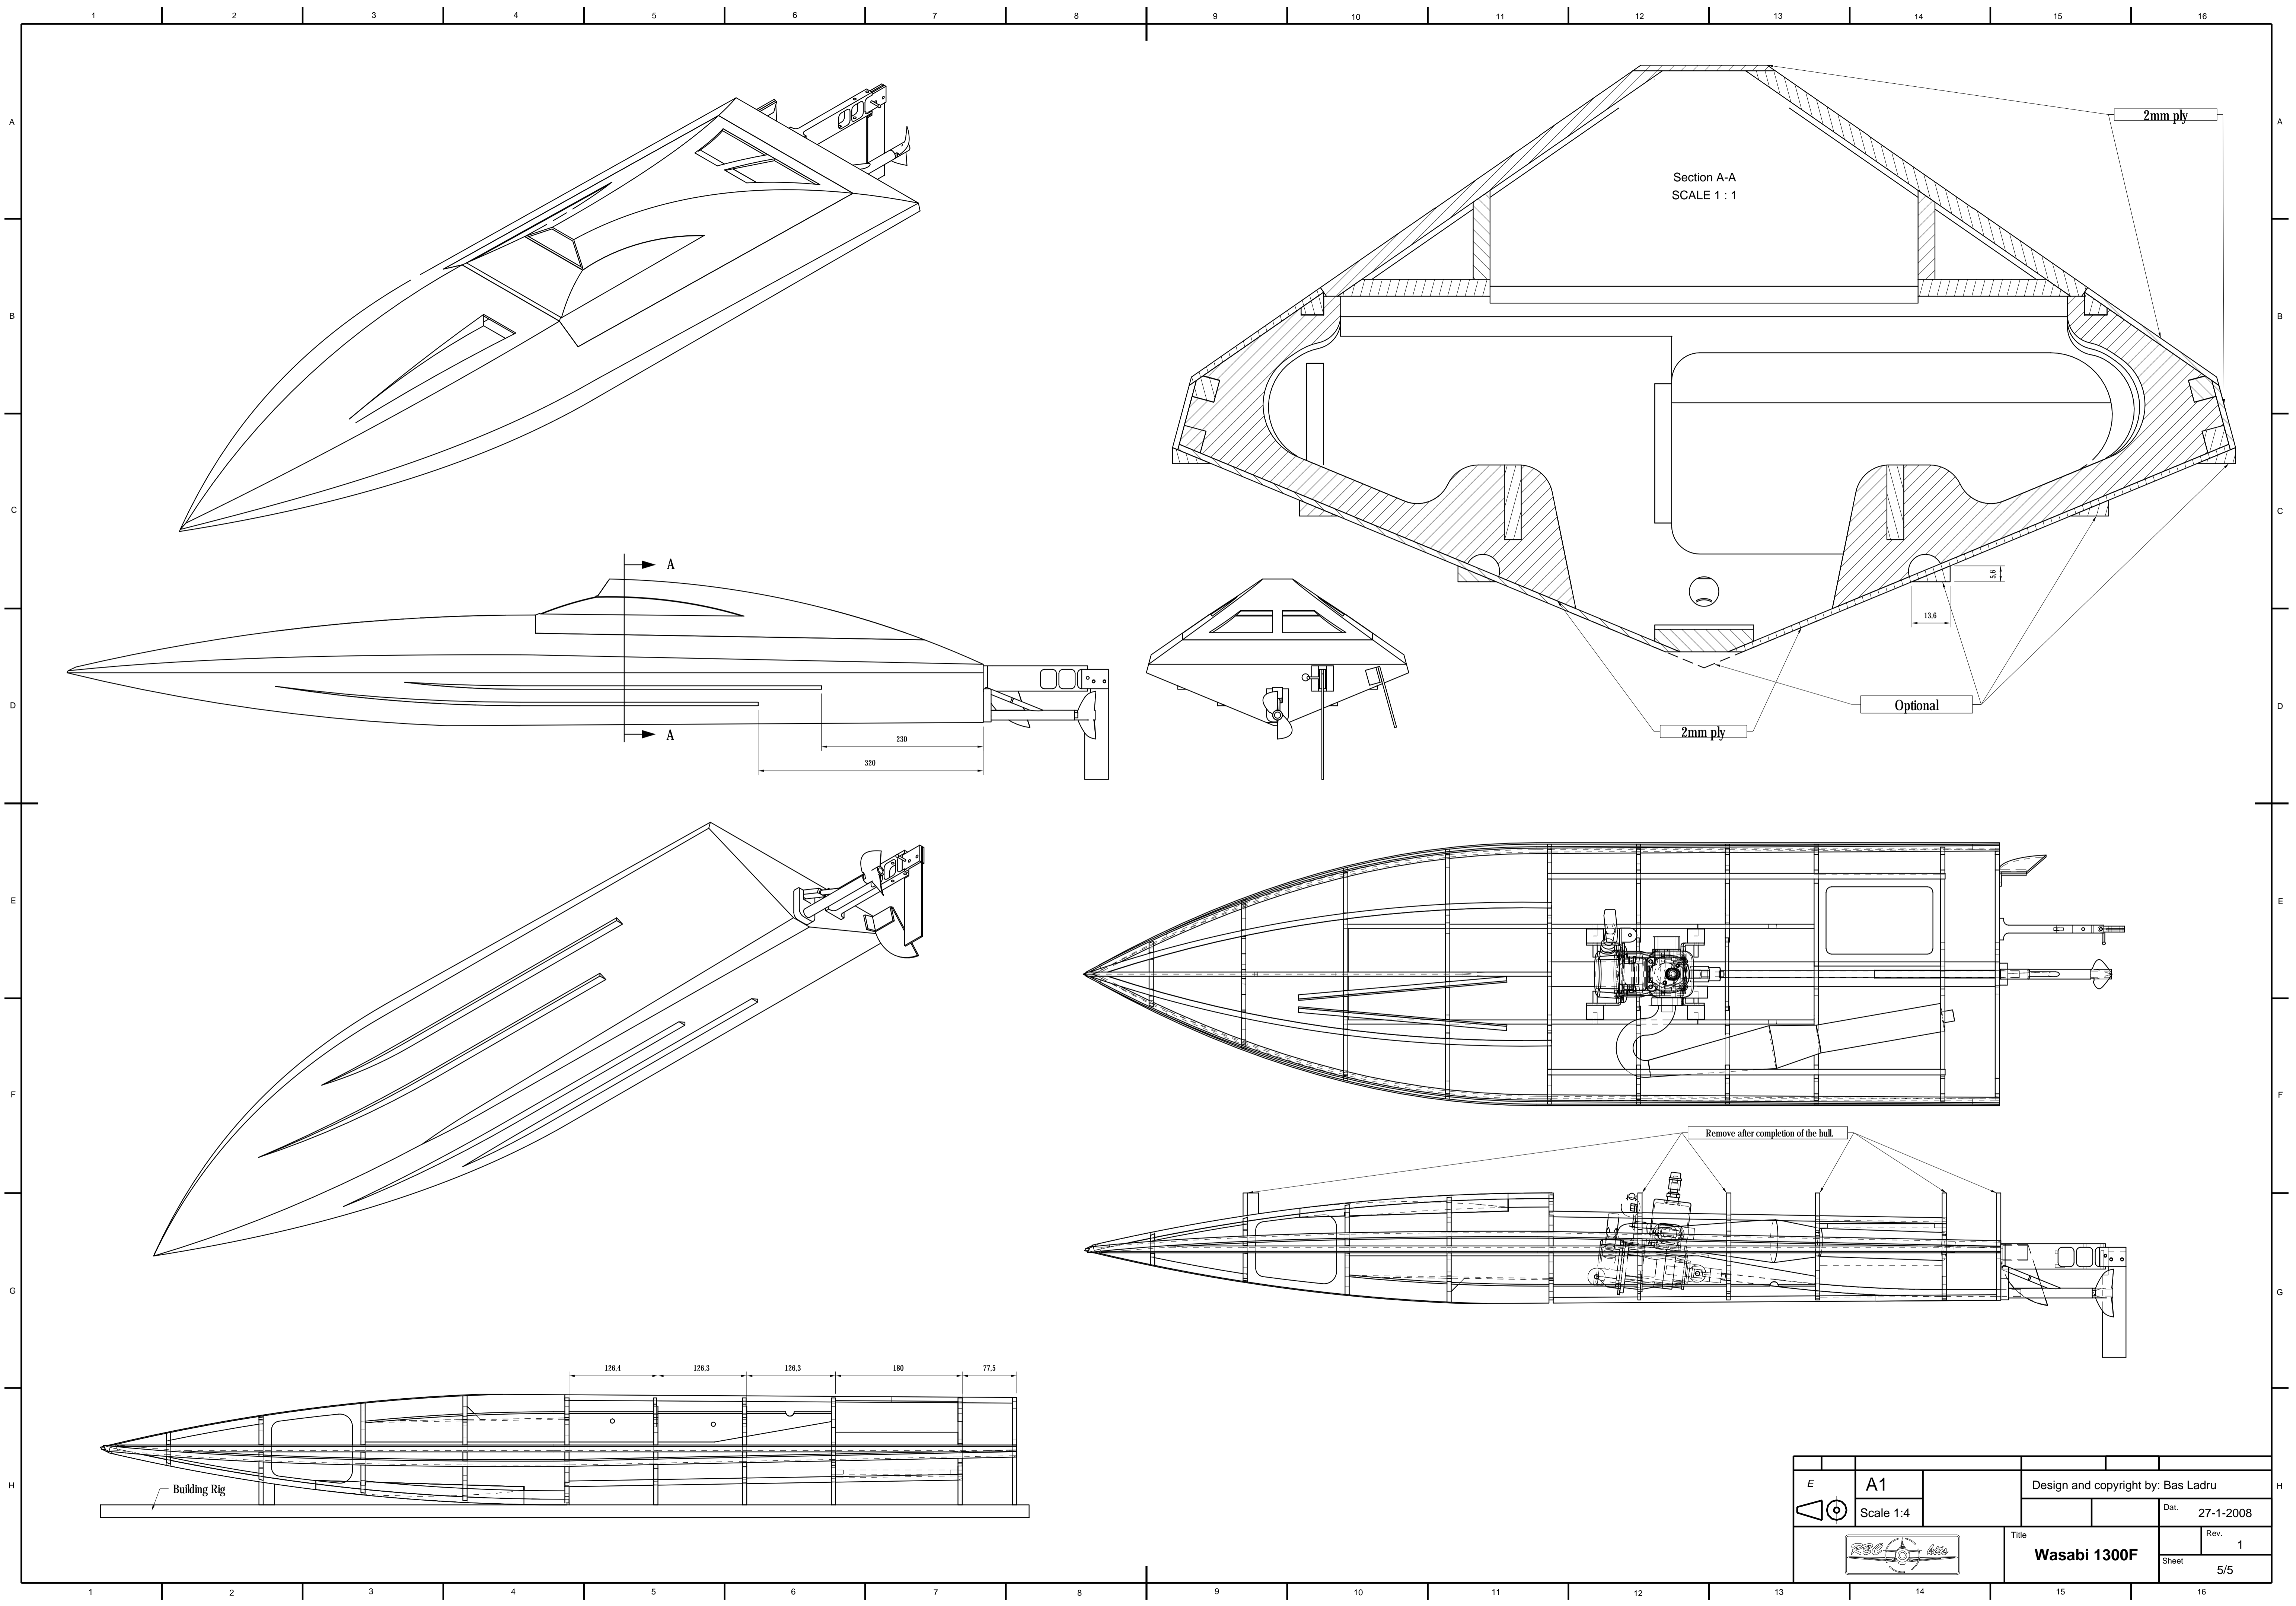

E	A1	Design and copyright by: Bas Ladru	
	Scale 1:4	Date:	27-1-2008
		Title	Wasabi 1300F
		Rev.	1
		Sheet	5/5