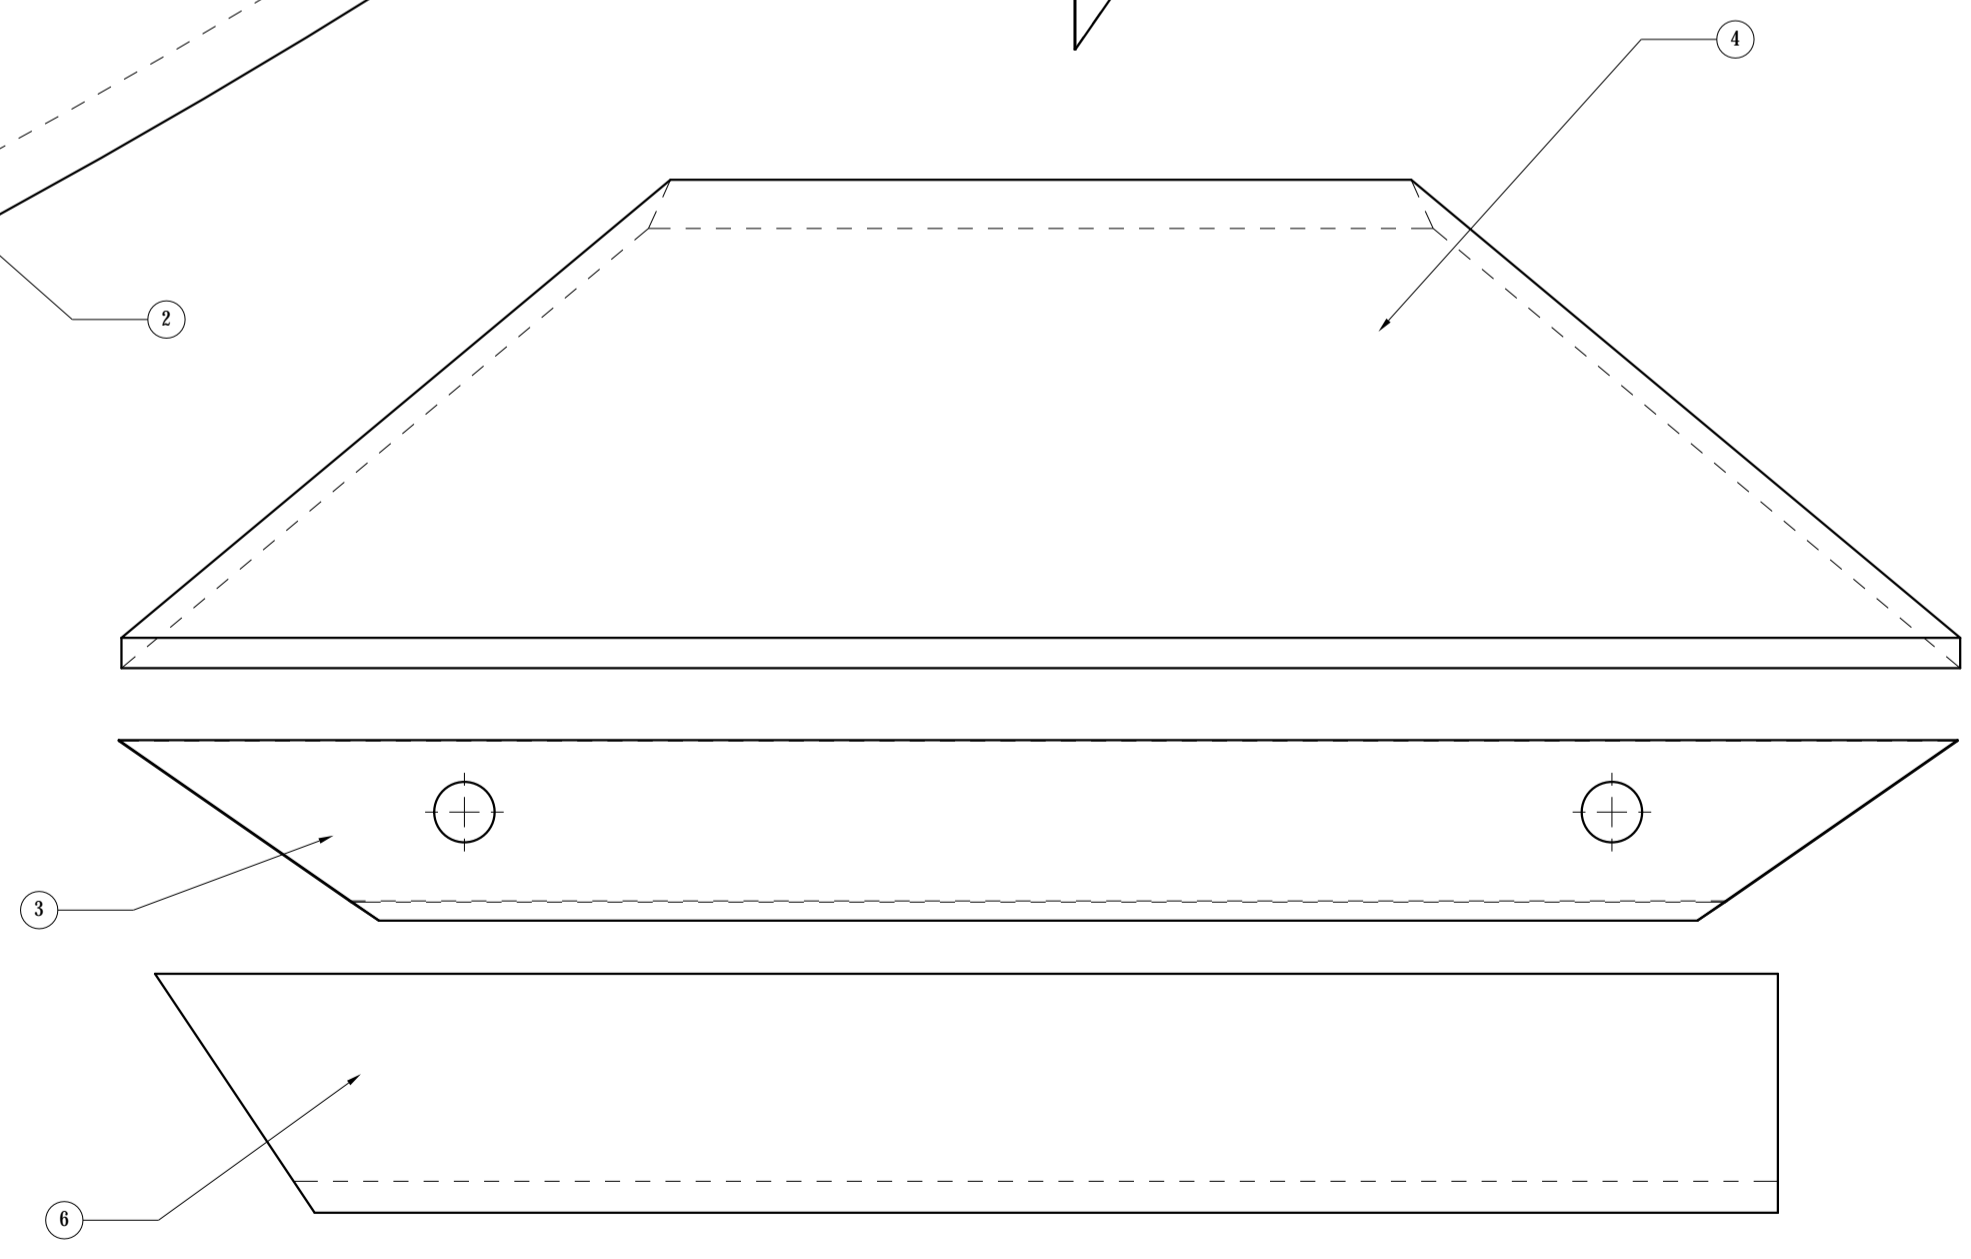

Item No.	Part Number	Qty	Description
1	B1	1	6mm ply
2	B2	1	6mm ply
3	B3	1	6mm ply
4	B4	1	6mm ply
5	B5	1	6mm ply
6	B6	1	6mm ply
7	B7	1	6mm ply
8	B8	1	6mm ply
9	B9	1	6mm ply
10	B10	1	6mm ply

E	A1	Design and copyright by: Bas Ladru
	Scale 1:1	
		Title: Wasabi 1300F Rev. 1 Sheet 1/5

Item No.	Part Number	Qty	Description
1	B11	1	6mm ply
2	F2	2	6mm ply
3	F3	1	6mm ply
4	F4	1	6mm ply
5	F5	1	6mm ply
6	F6	2	6mm ply
7	F1	2	2mm ply
8	F7	1	2mm ply

E	A1	Design and copyright by: Bas Ladru	
	Scale 1:1		Date: 27-1-2008
		Title	Rev.
		Wasabi 1300F	1
		Sheet	2/5

1 2 3 4 5 6 7 8 9 10 11 12 13 14 15 16

Item No.	Part Number	Qty	Description
1	C1	1	6mm ply
2	C2	2	6mm ply
3	C3	1	6mm ply
4	C4	1	6mm ply
5	C5	1	6mm ply
6	C6	2	6mm ply

A
B
C
D
E
F
G
H

A
B
C
D
E
F
G
H

E	A1	Design and copyright by: Bas Ladru	
	Scale 1:1	Date: 27-1-2008	Rev. 1
		Title: Wasabi 1300F	Sheet: 3/5