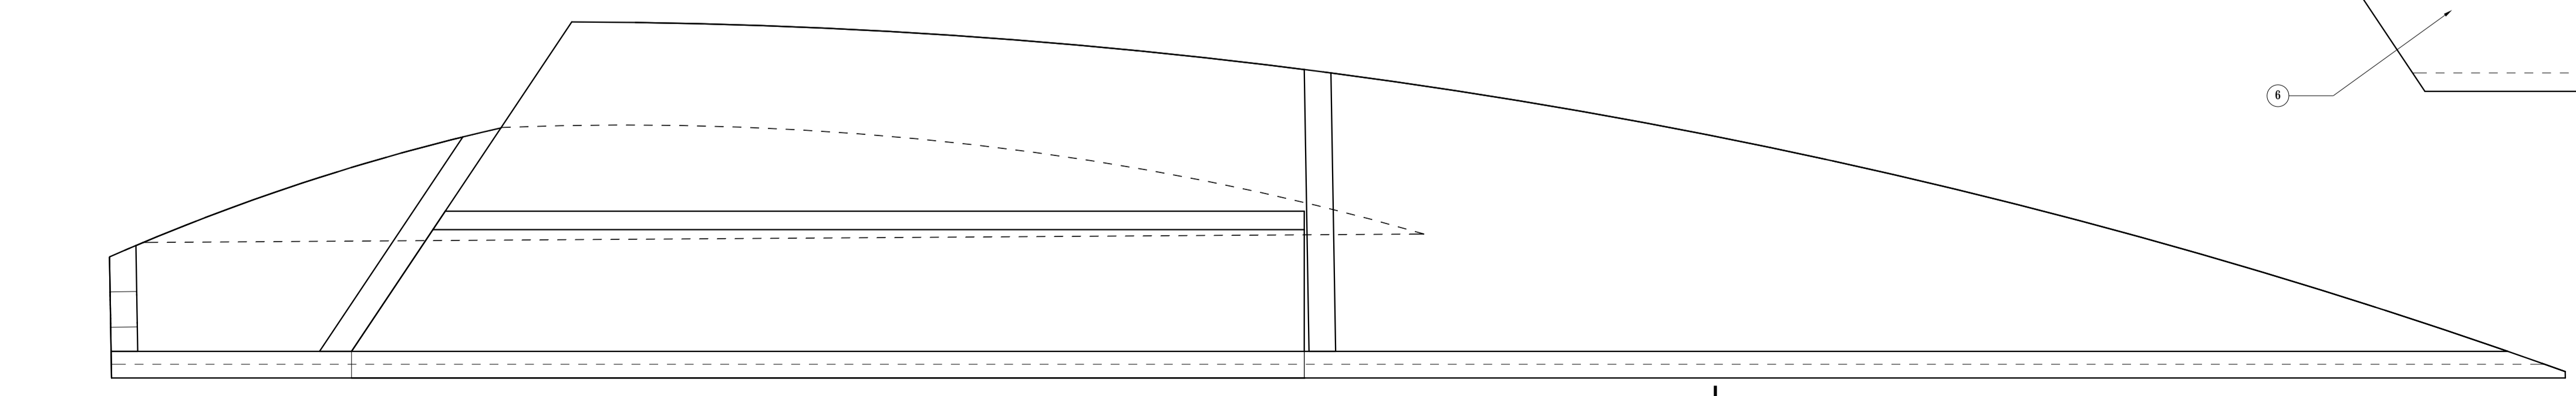

Item No.	Part Number	Qty	Description
1	B1	1	6mm ply
2	B2	1	6mm ply
3	B3	1	6mm ply
4	B4	1	6mm ply
5	B5	1	6mm ply
6	B6	1	6mm ply
7	B7	1	6mm ply
8	B8	1	6mm ply
9	B9	1	6mm ply
10	B10	1	6mm ply

E	A1	Design and copyright by: Bas Ladru
	Scale 1:1	
		Title: Wasabi 1300F Rev. 1 Sheet 1/5

Item No.	Part Number	Qty	Description
1	B11	1	6mm ply
2	F2	2	6mm ply
3	F3	1	6mm ply
4	F4	1	6mm ply
5	F5	1	6mm ply
6	F6	2	6mm ply
7	F1	2	2mm ply
8	F7	1	2mm ply

E	A1	Design and copyright by: Bas Ladru	
	Scale 1:1		Date: 27-1-2008
		Title	Rev.
		Wasabi 1300F	1
		Sheet	2/5

1 2 3 4 5 6 7 8 9 10 11 12 13 14 15 16

Item No.	Part Number	Qty	Description
1	C1	1	6mm ply
2	C2	2	6mm ply
3	C3	1	6mm ply
4	C4	1	6mm ply
5	C5	1	6mm ply
6	C6	2	6mm ply

A
B
C
D
E
F
G
H

A
B
C
D
E
F
G
H

E	A1	Design and copyright by: Bas Ladru	
	Scale 1:1	Date: 27-1-2008	Rev. 1
		Title: Wasabi 1300F	Sheet: 3/5