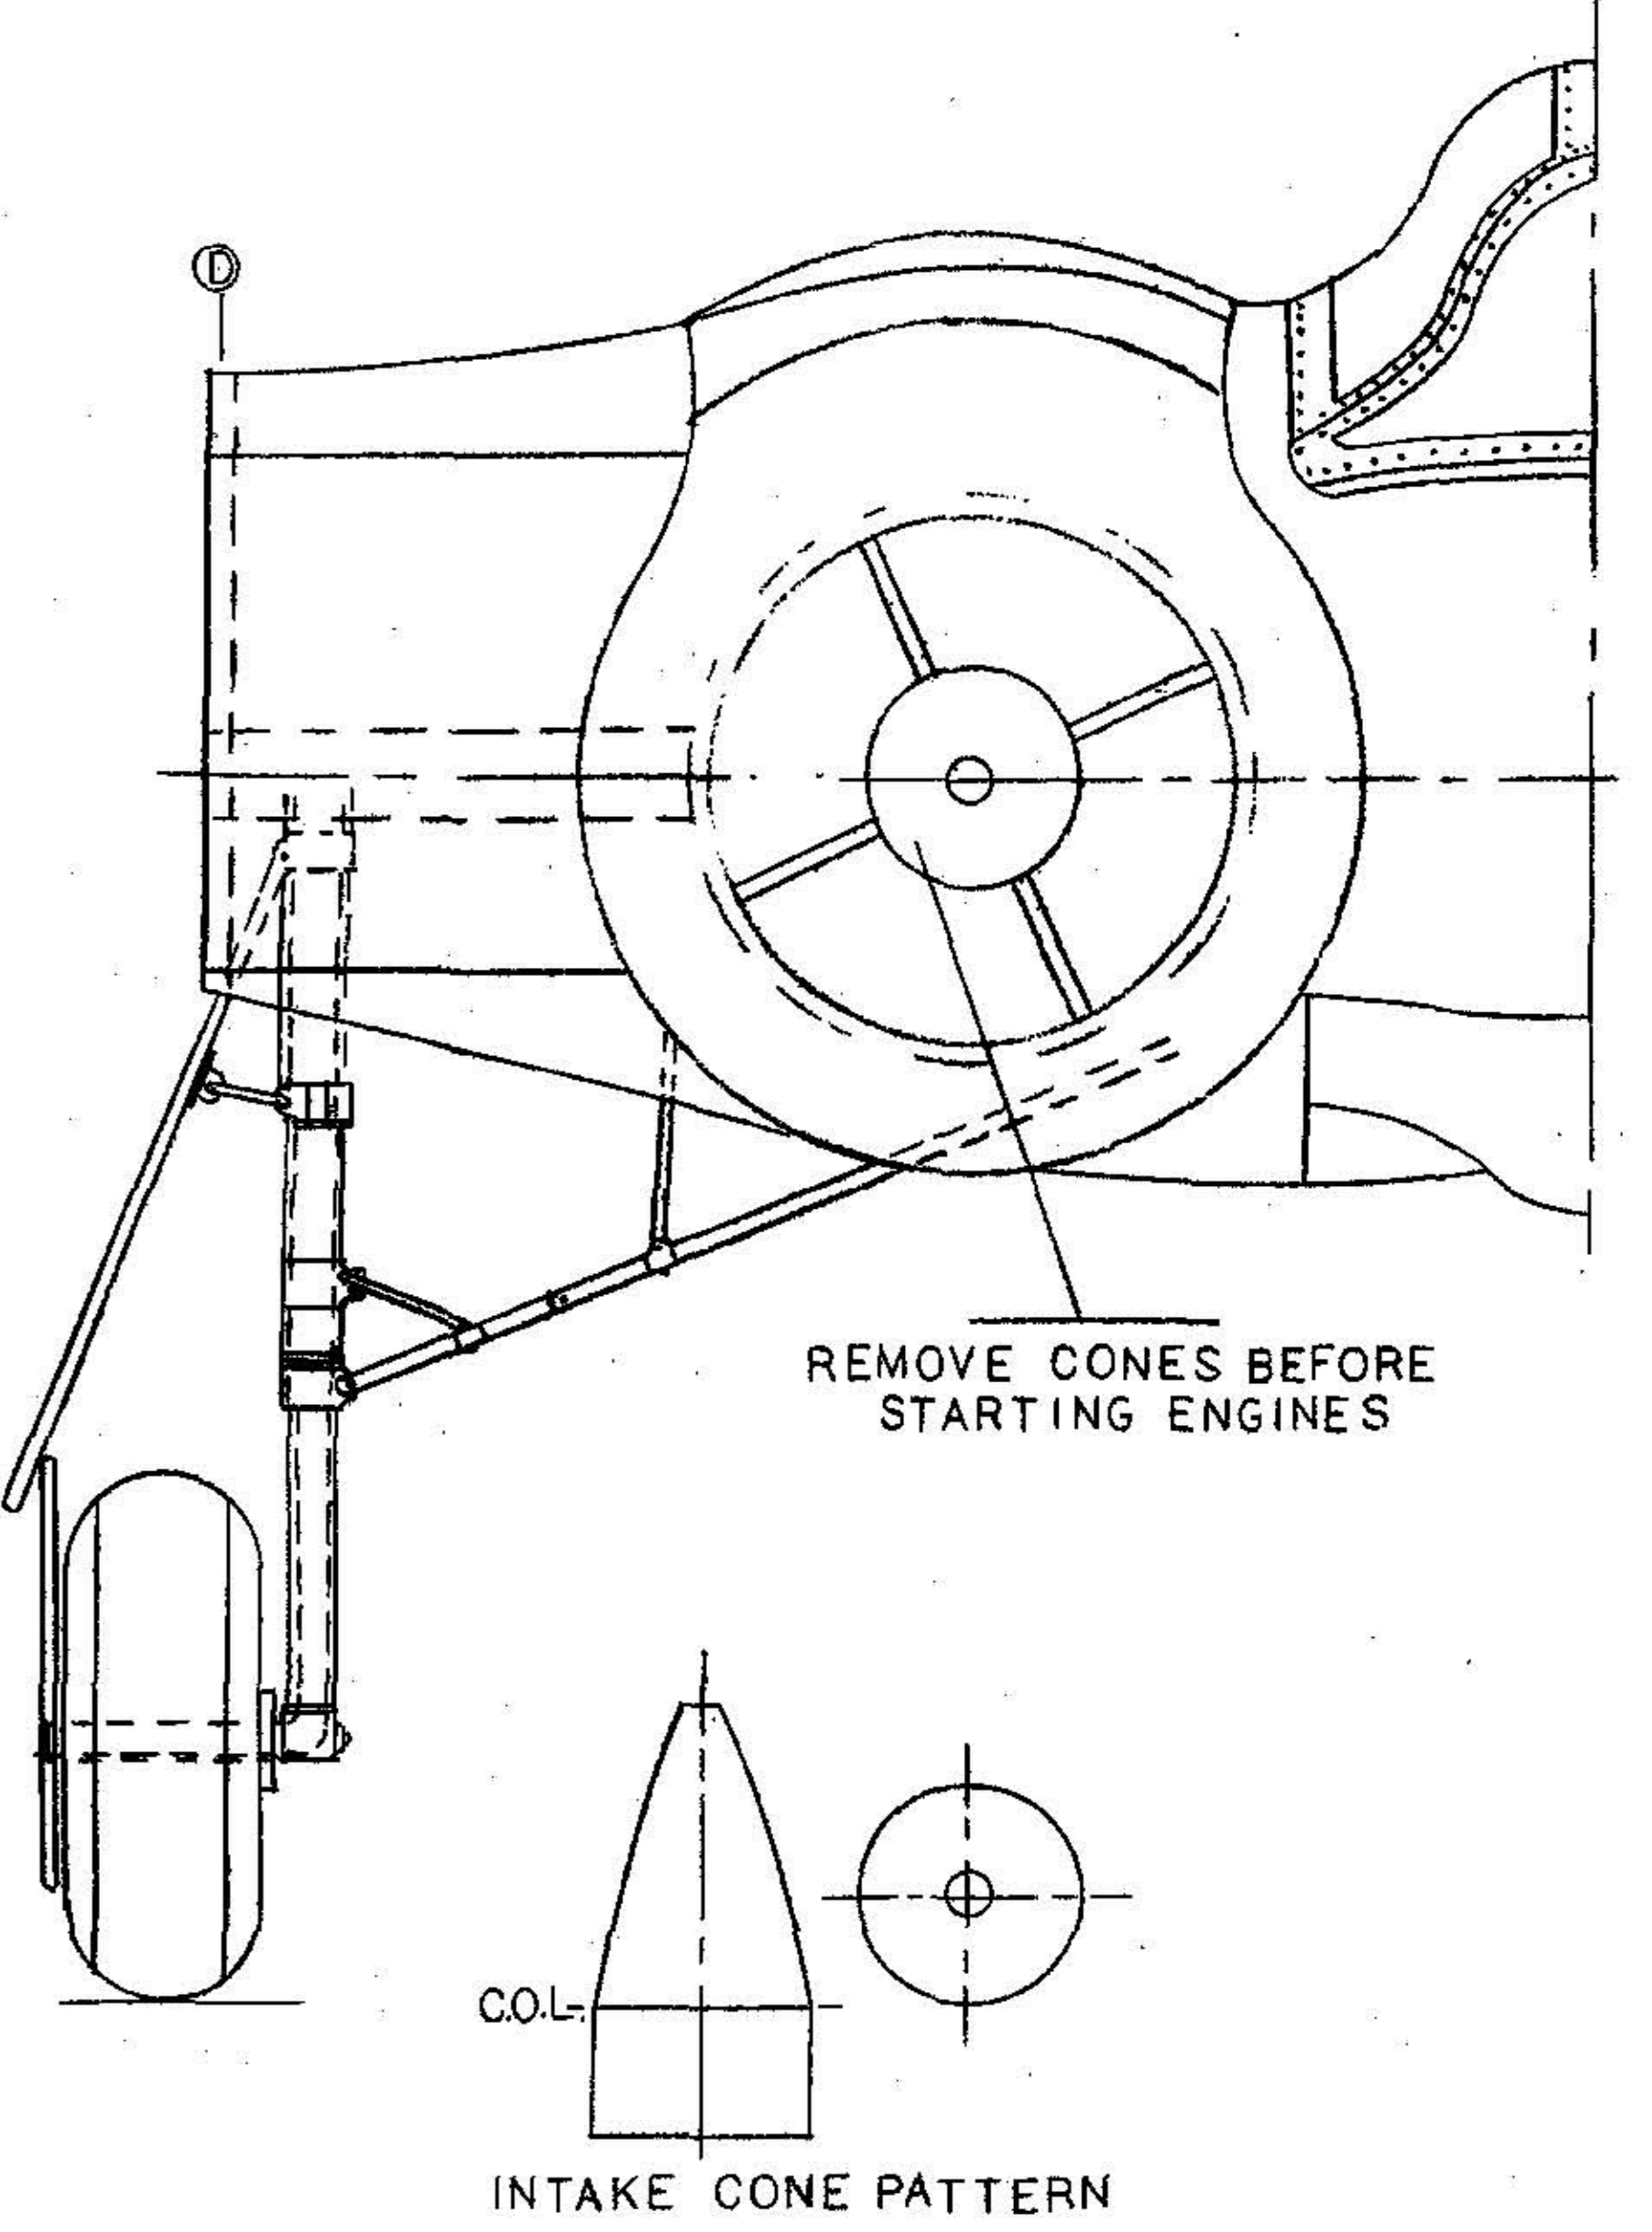

**FIRST FLIGHTS**  
 TABS AUTOMATICALLY SET WASHOUT & 1/4" DIHEDRAL.  
 SET ELEVONS 1/4" UP FROM NEUTRAL WITH ELEVATOR STICK NEUTRAL.  
 BALANCE AT FORWARD C.G. LOCATION

HORTEN Ho. IX V3/ Go 229  
 SCALE POWER OR SLOPE GLIDER  
 SCALE 1:8 SHEET 2 OF 2  
 DESIGNED & DRAWN - JACK LYNN BALE