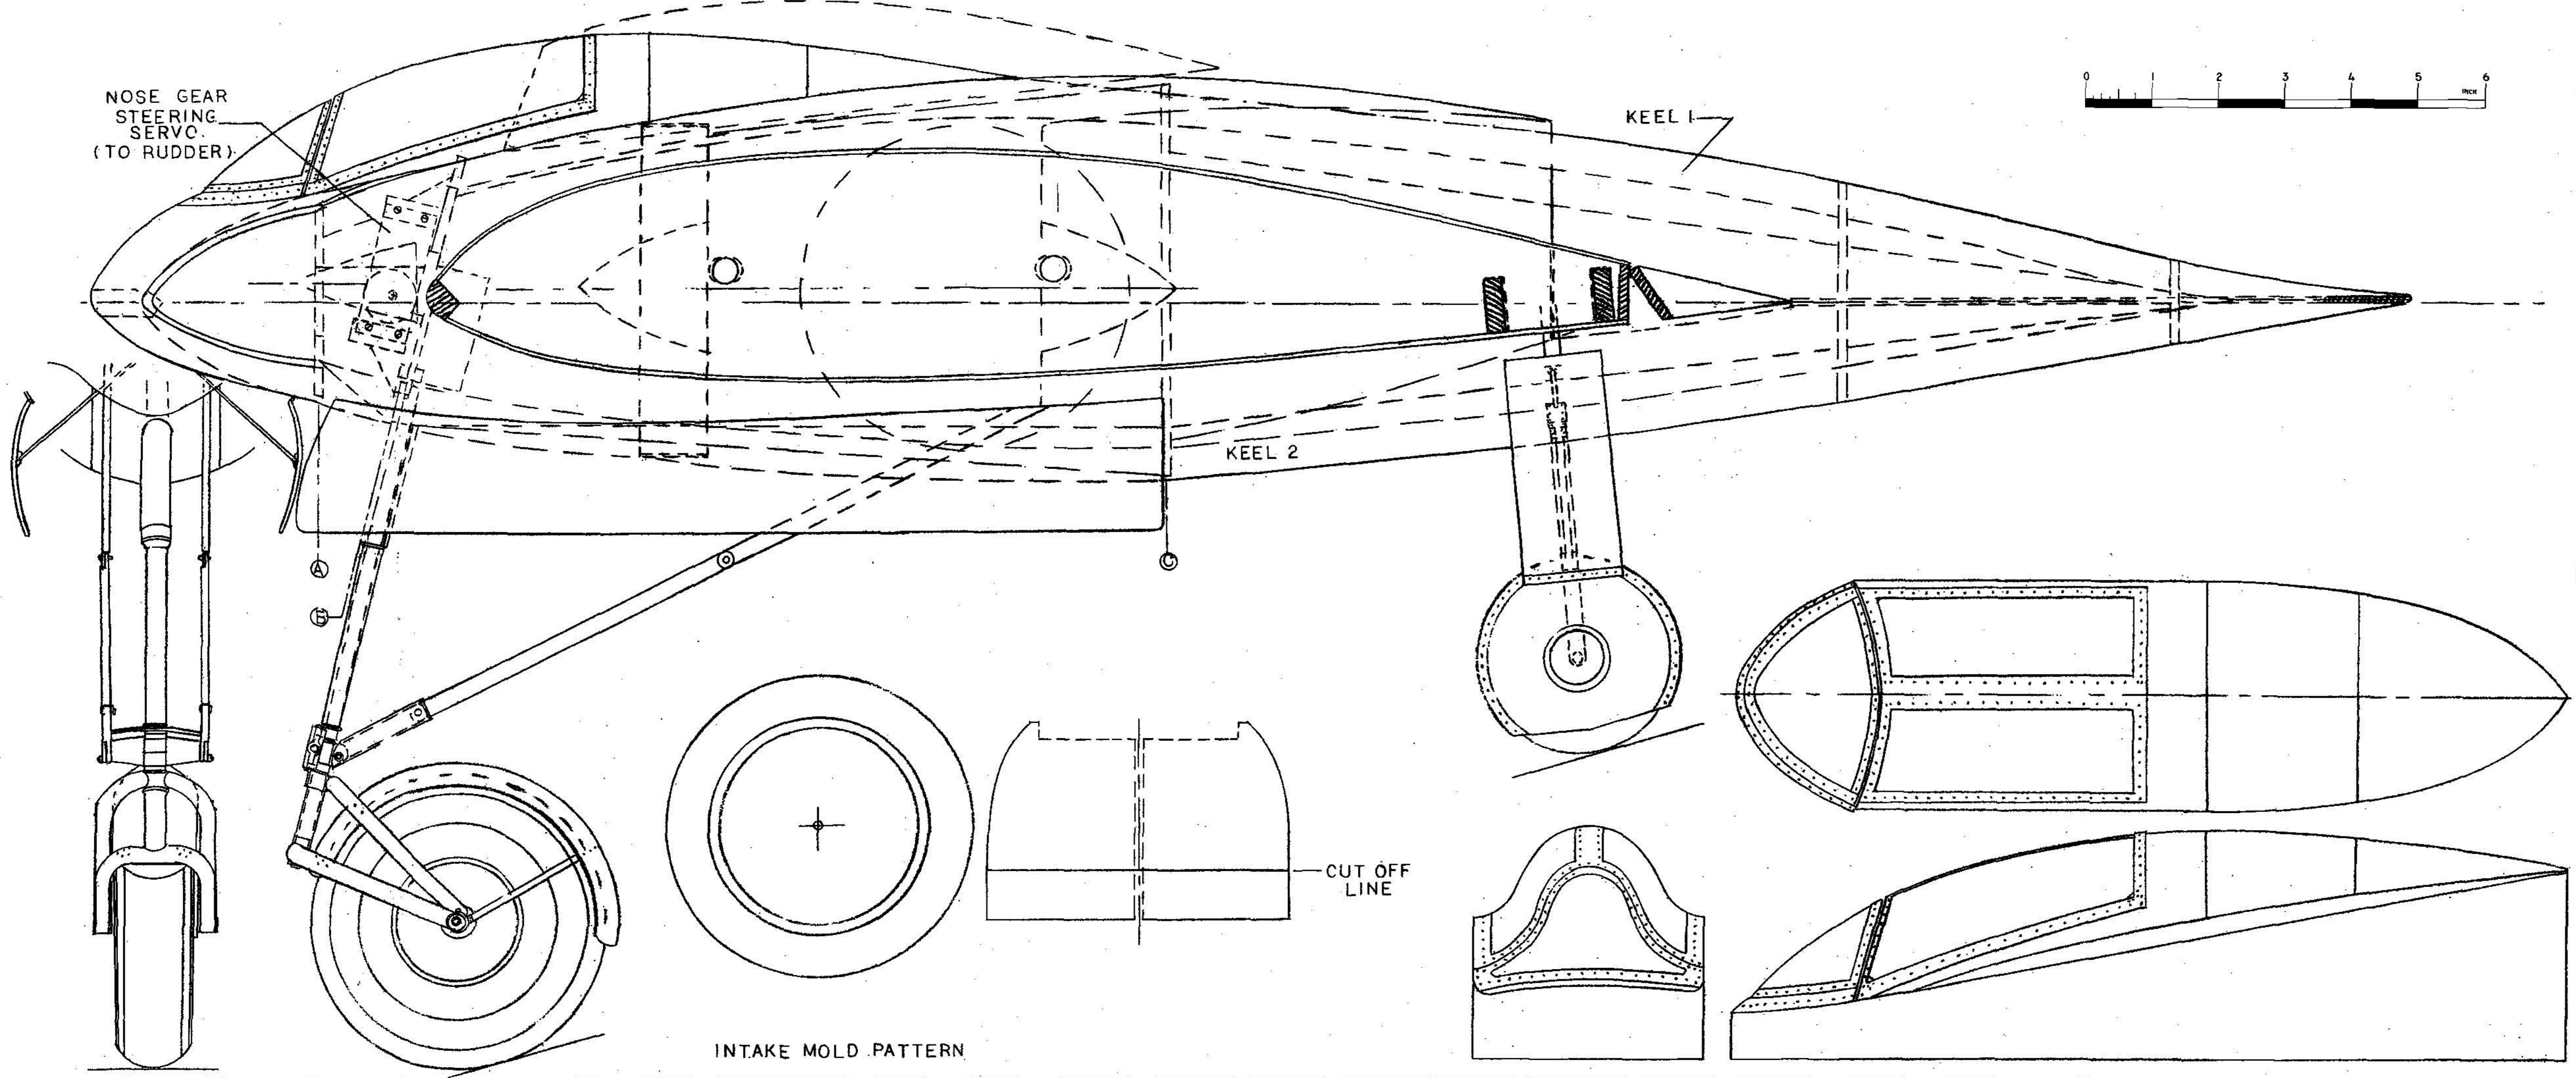

**FIRST FLIGHTS**  
 TABS AUTOMATICALLY SET WASHOUT & 1/4" DIHEDRAL.  
 SET ELEVONS 1/4" UP FROM NEUTRAL WITH ELEVATOR STICK NEUTRAL.  
 BALANCE AT FORWARD C.G. LOCATION

HORTEN Ho. IX V3/ Go 229  
 SCALE POWER OR SLOPE GLIDER  
 SCALE 1:8 SHEET 2 OF 2  
 DESIGNED & DRAWN - JACK LYNN BALE