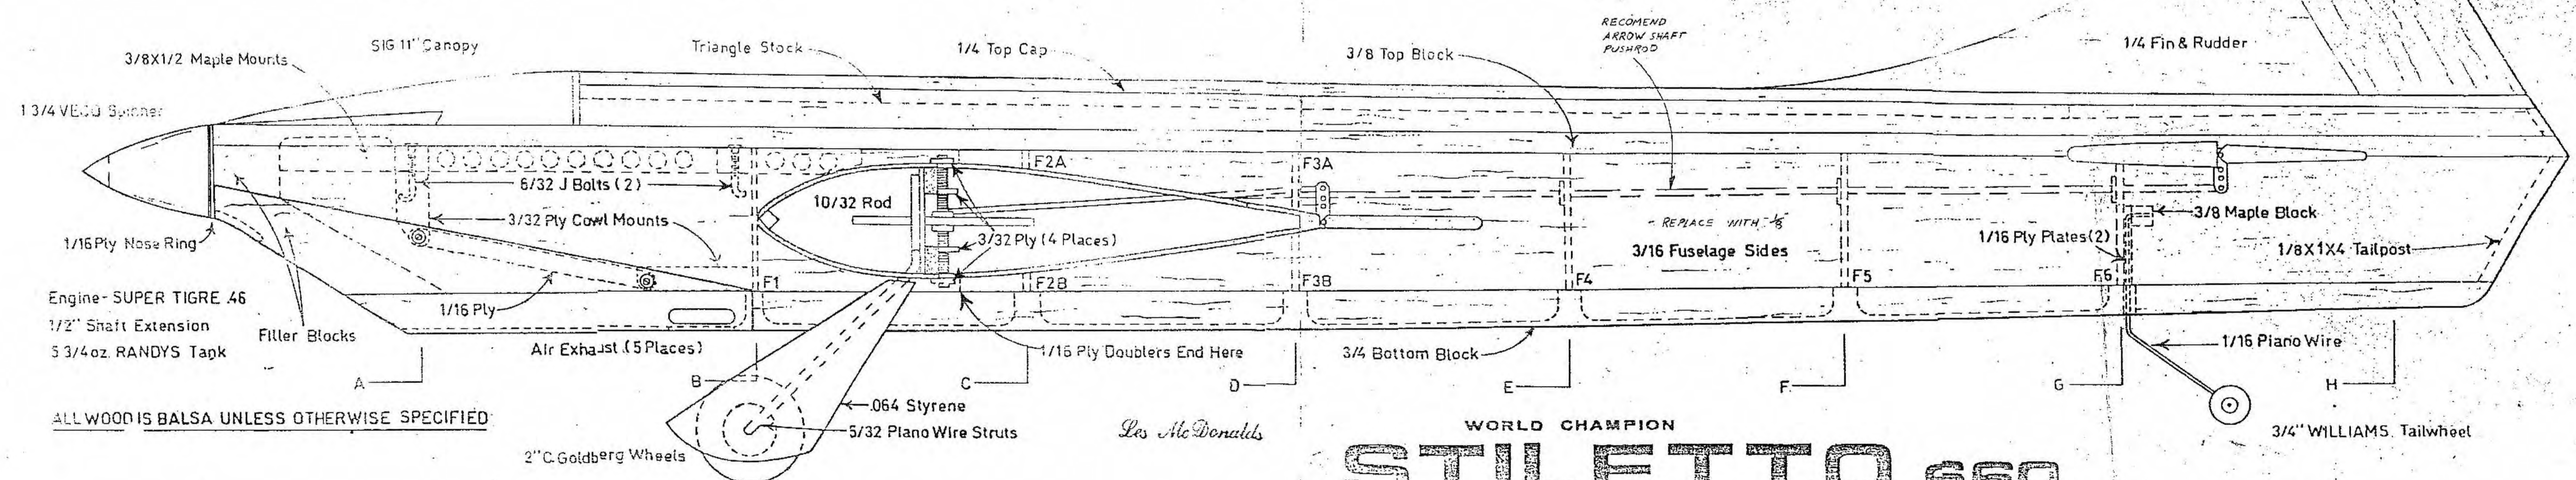

Outboard Wing 1" Shorter - Respace R14

WORLD CHAMPION
STILETTO 660