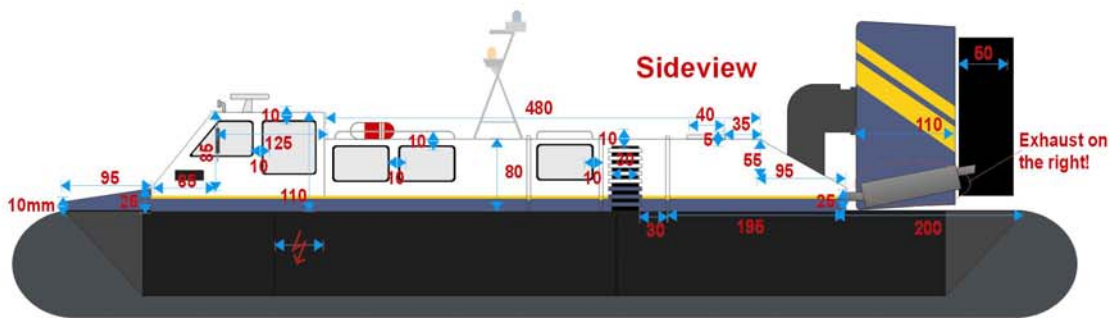

**Griffon 2000 TDX MK II**

1:10 electro-scale-model

© Patrick Möchel 2003

**GRIFFON**

Frontview

Topview

Sideview

Exhaust on the right!

Frontview

Driving direction

Sideview

Driving direction

Topview

3D-View