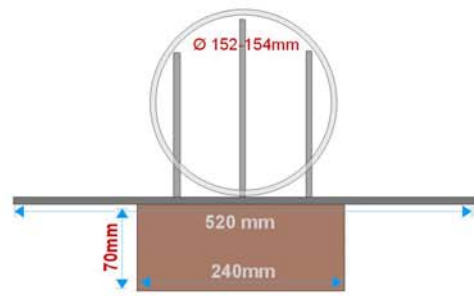

**Griffon 2000 TDX MK II**

1:10 electro-scale-model

© Patrick Möchel 2003

**GRIFFON**

Frontview

Topview

Sideview

Exhaust on the right!

Frontview

Driving direction

Sideview

Driving direction

Topview

3D-View