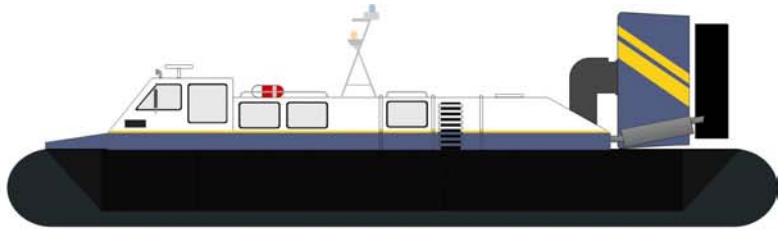

**Griffon 2000 TDX MK II**

1:10 electro-scale-model

© Patrick Möchel 2003

**GRIFFON**

Frontview

Topview

Sideview

Exhaust on the right!

Frontview

Driving direction

Sideview

Driving direction

Topview

3D-View