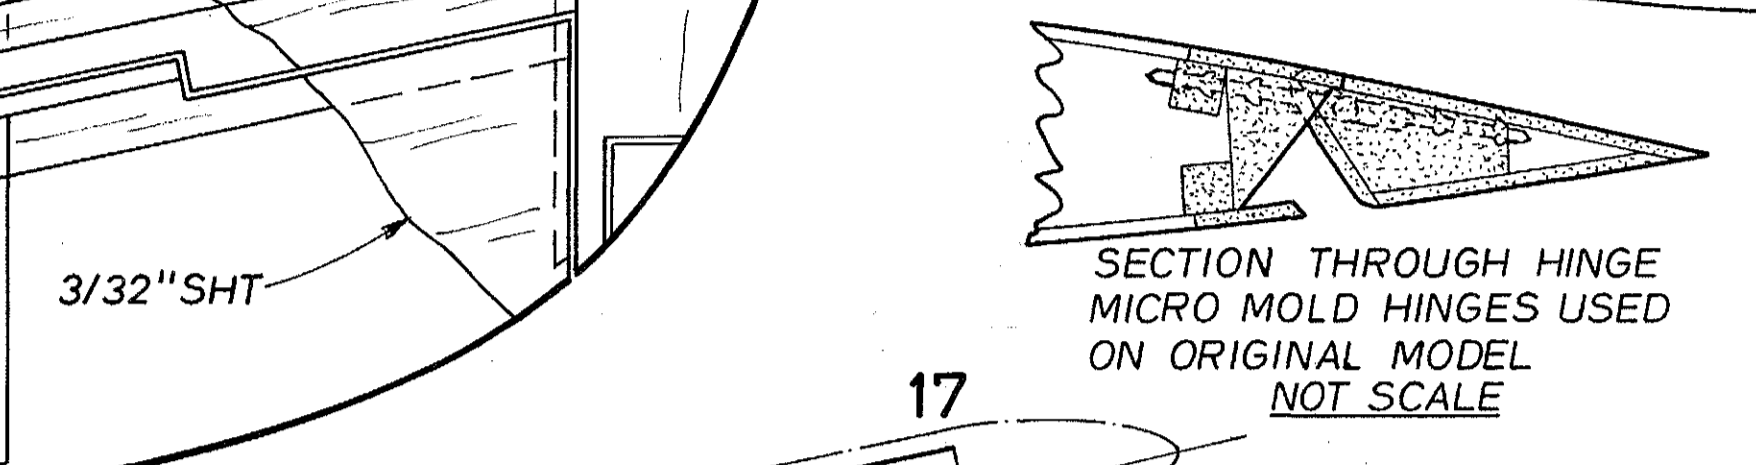

STBD WING SHOWING BASIC CONSTRUCTION

PORT WING SHOWING COMPLETE STRUCTURE

ENGINE MOUNTINGS
 SIDE THRUST :-
 PORT - 1° LEFT
 STBD - 2° RIGHT
 NO DOWN THRUST

ENYA 29's USED
 ON ORIGINAL.