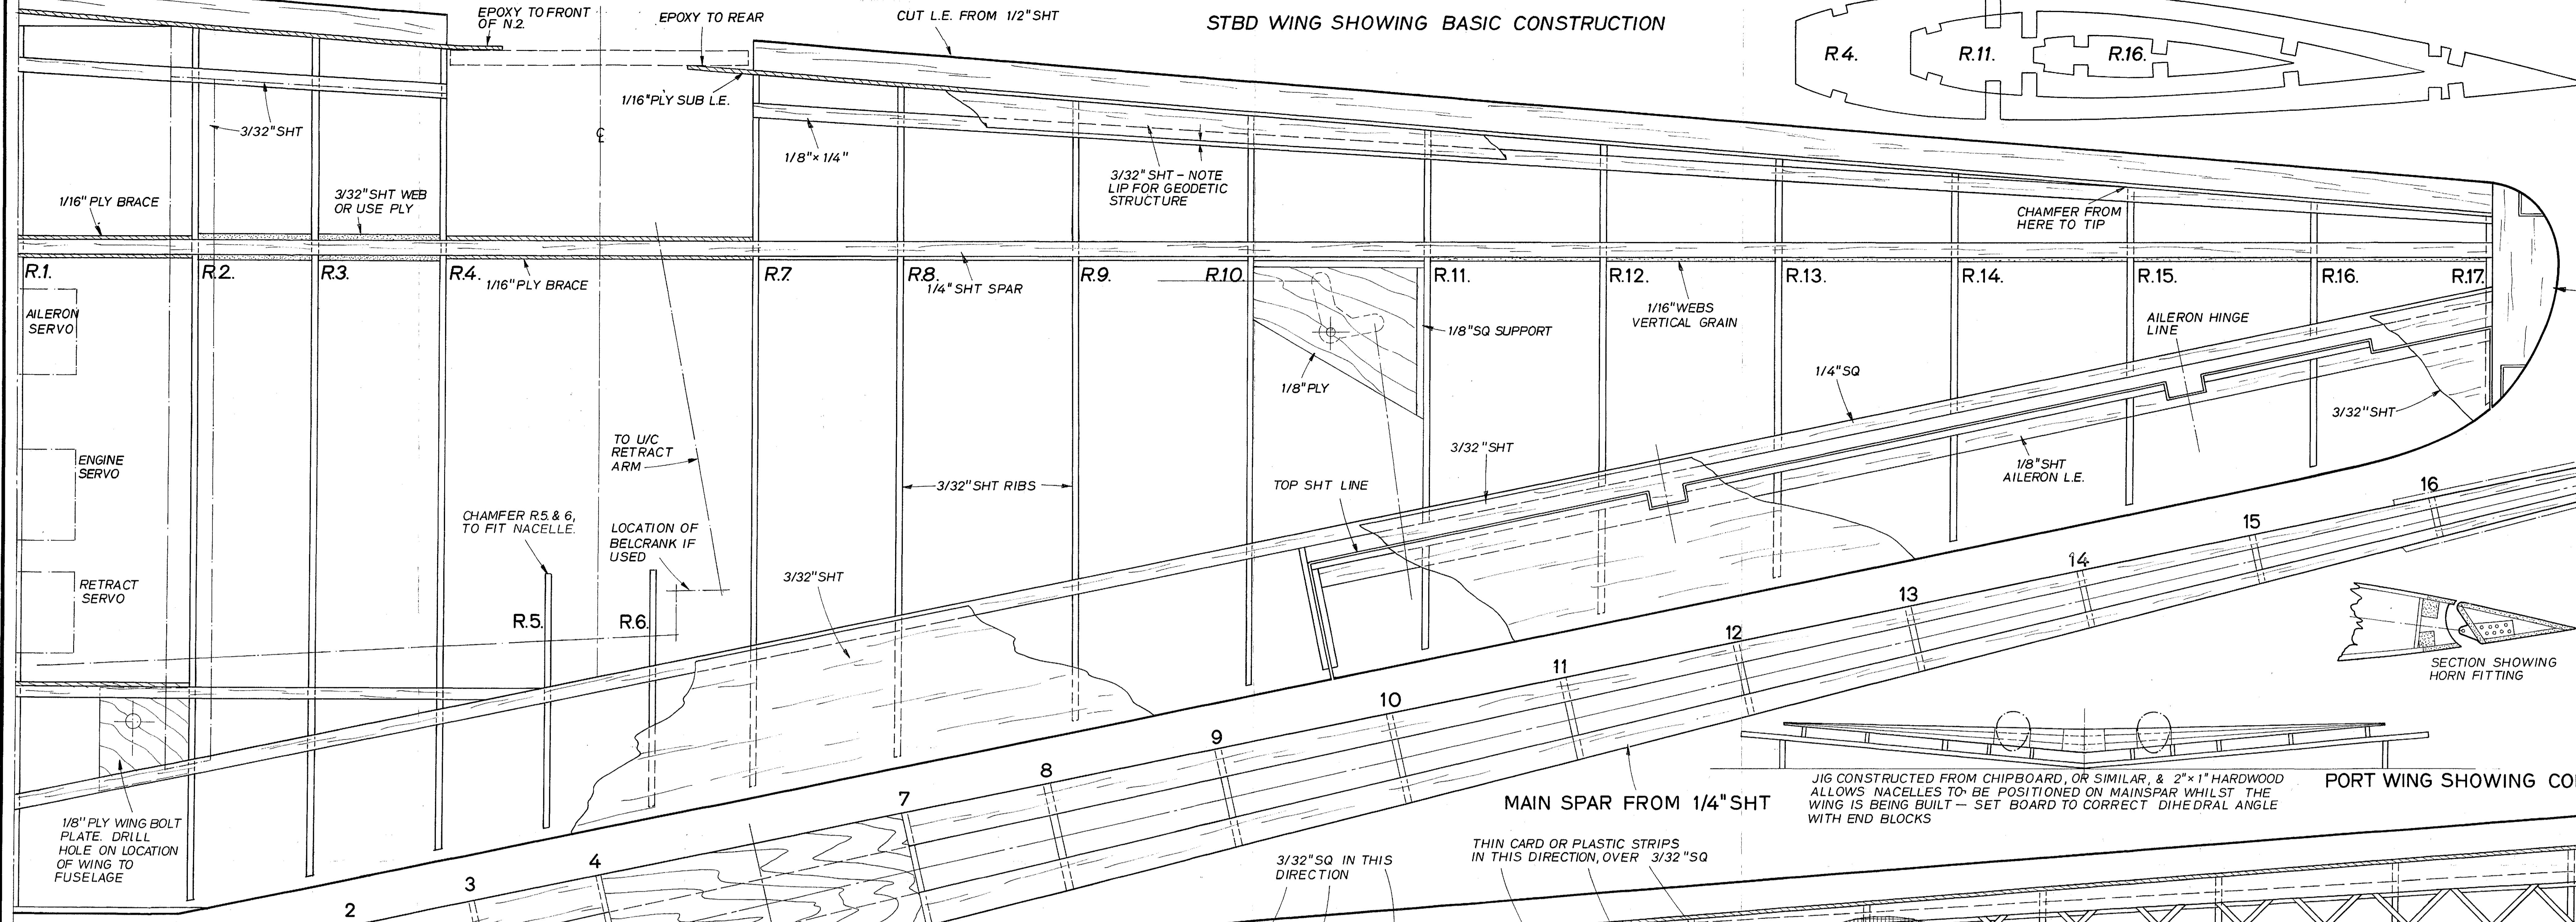

STBD WING SHOWING BASIC CONSTRUCTION

PORT WING SHOWING COMPLETE STRUCTURE

ENGINE MOUNTINGS
 SIDE THRUST :-
 PORT - 1° LEFT
 STBD - 2° RIGHT
 NO DOWN THRUST

ENYA 29's USED
 ON ORIGINAL.