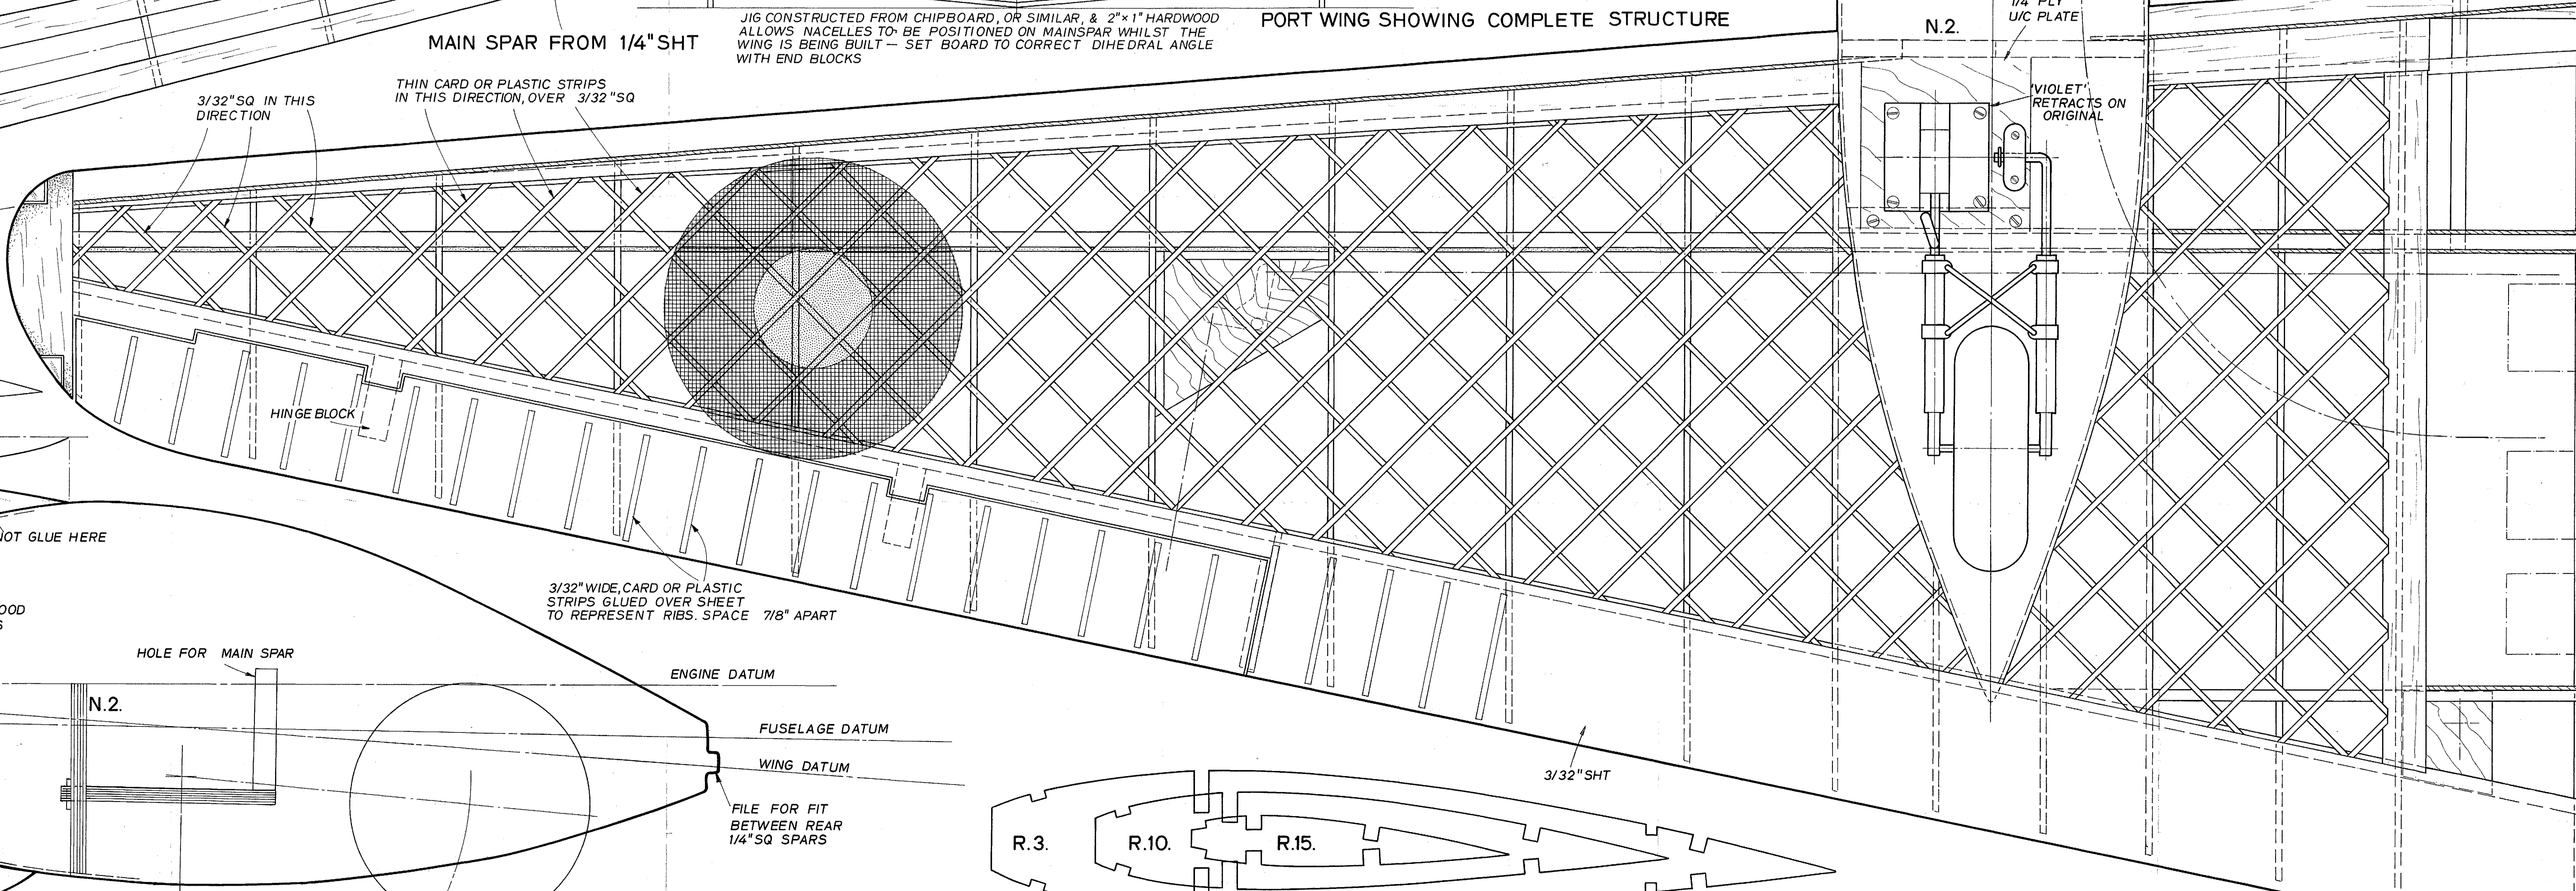

STBD WING SHOWING BASIC CONSTRUCTION

PORT WING SHOWING COMPLETE STRUCTURE

ENGINE MOUNTINGS
 SIDE THRUST :-
 PORT - 1° LEFT
 STBD - 2° RIGHT
 NO DOWN THRUST

ENYA 29's USED
 ON ORIGINAL.