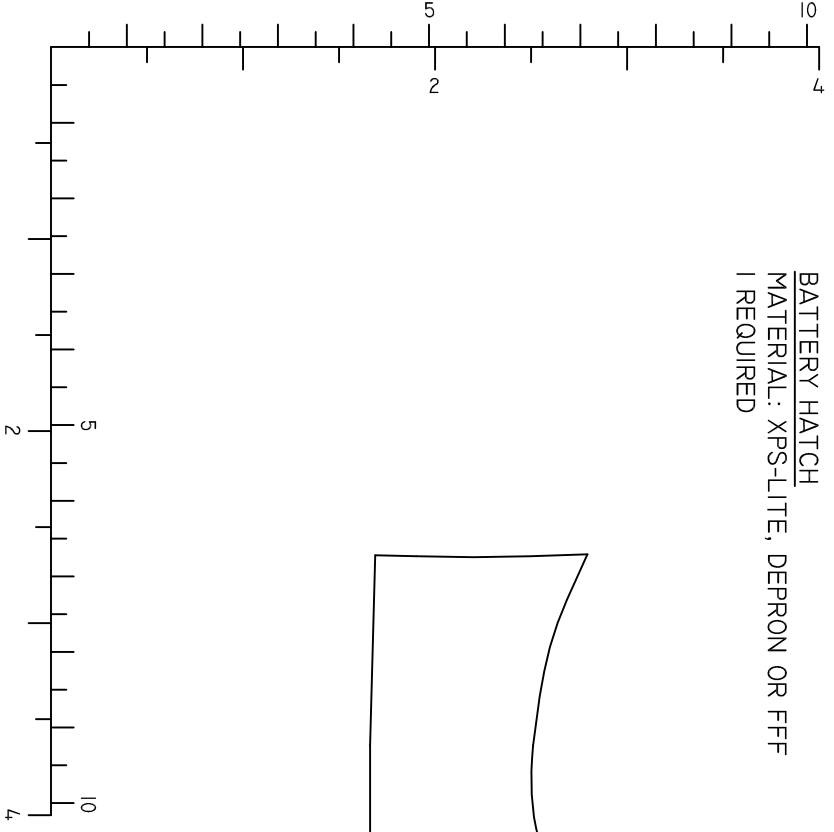

BATTERY HATCH
MATERIAL: XPS-LITE, DEPRON OR FFF
1 REQUIRED

GEE BEE D "PARK RACER"
REVISION 1.0 OCTOBER 2004.
COPYRIGHT © 2004, ELECTRIC ORANGE
ALL RIGHTS RESERVED