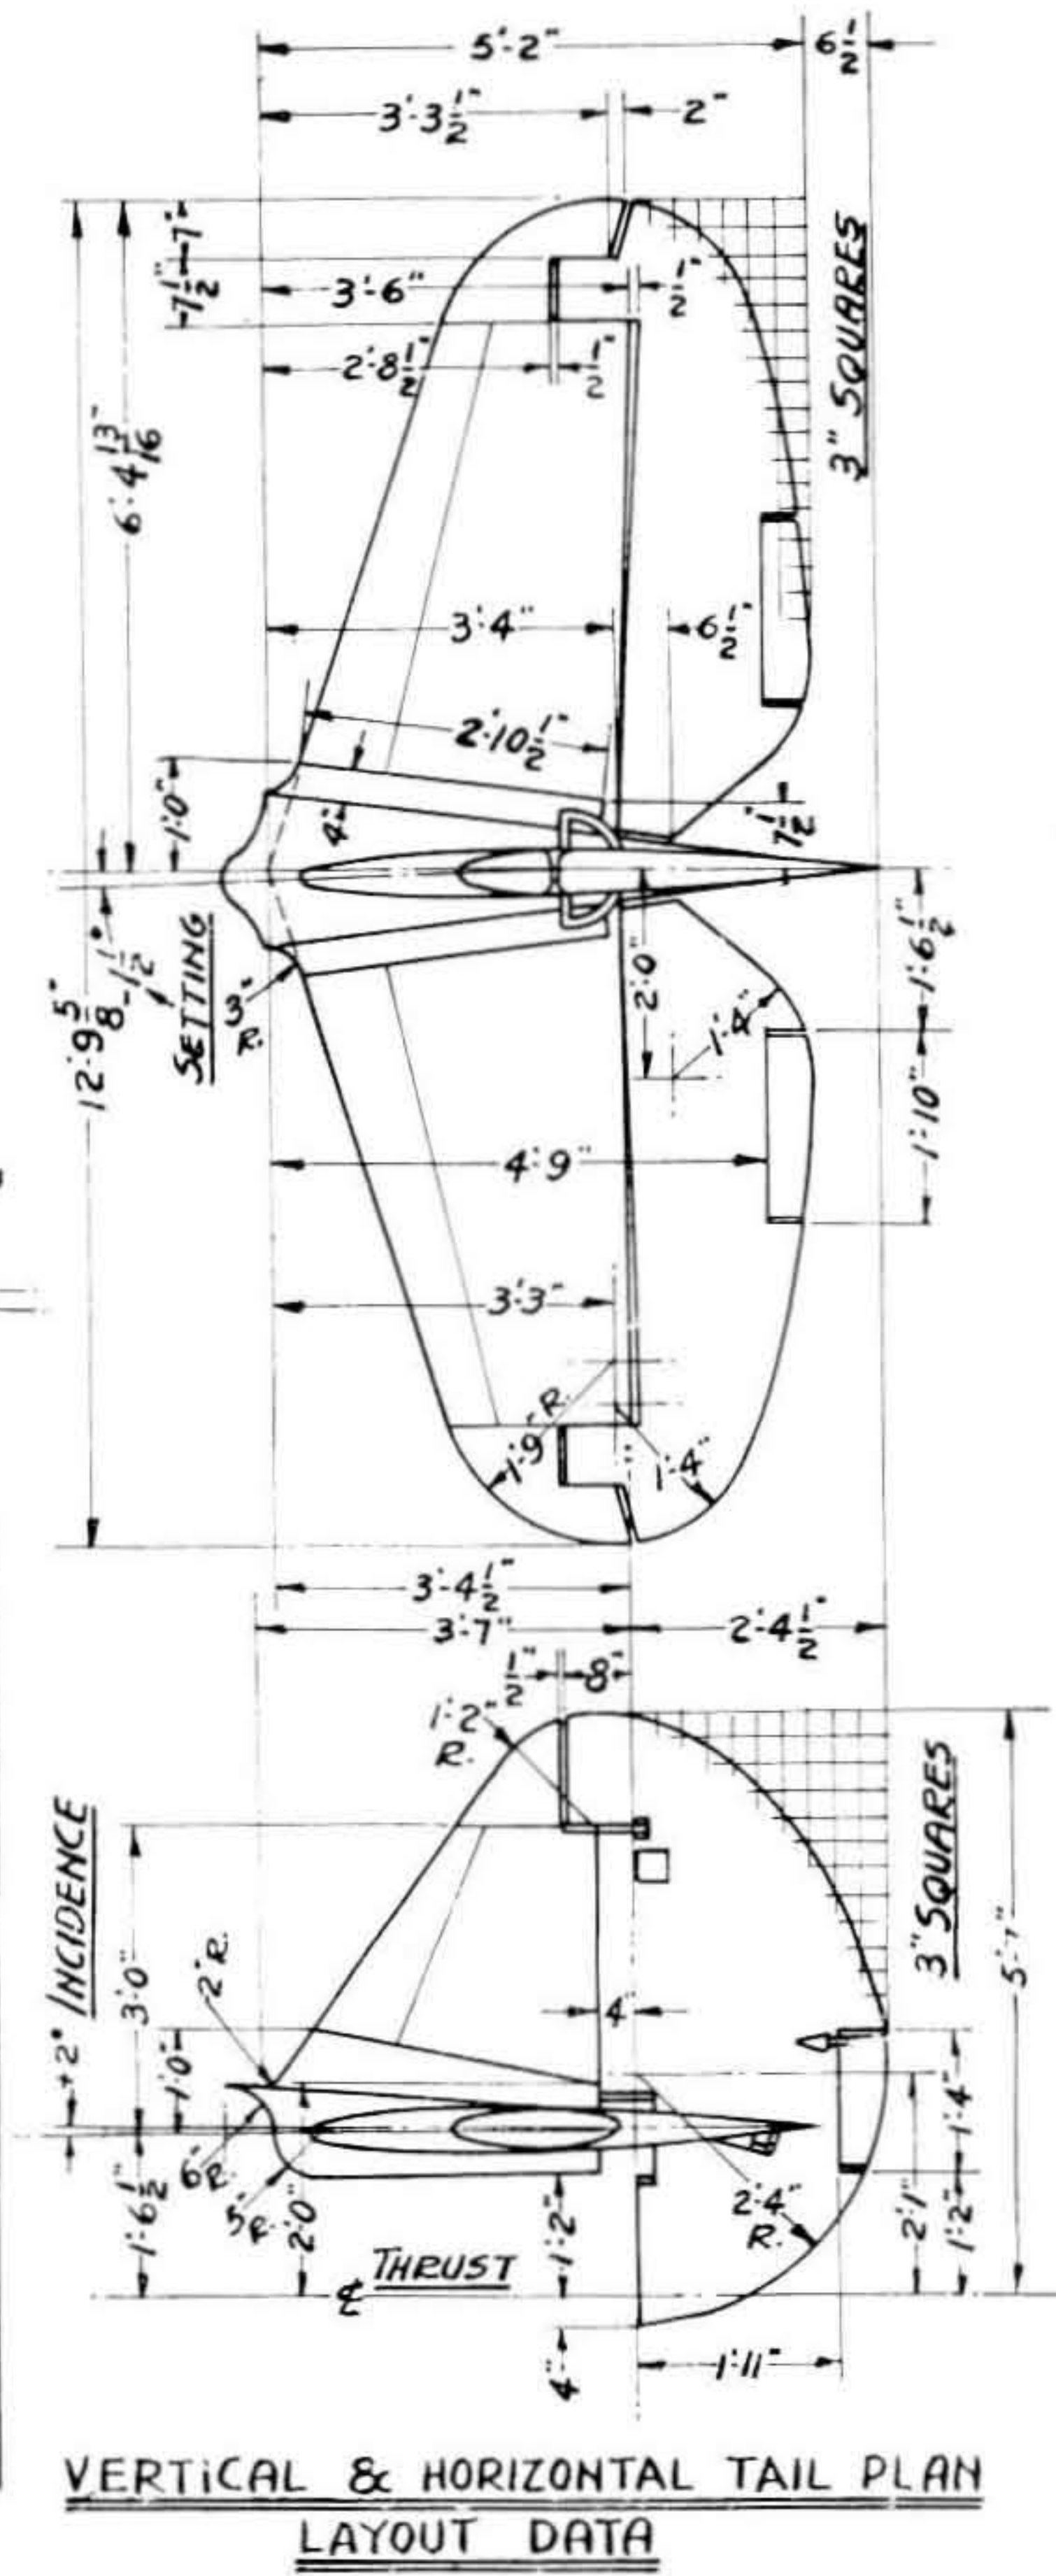

NOTE:  
ALL SECONDARY DIMENSIONS  
WERE SCALED FROM FACTORY  
DRAWINGS & ARE ACCURATE FOR MODELWORK

SCALE: 3/16" = 1'-0"	GENERAL LAYOUT DATA CURTISS-WRIGHT KITTYHAWK <b>P-40D</b>
DATE: SEPT. 1943	
DRAWN BY... W. A. WYLAM	