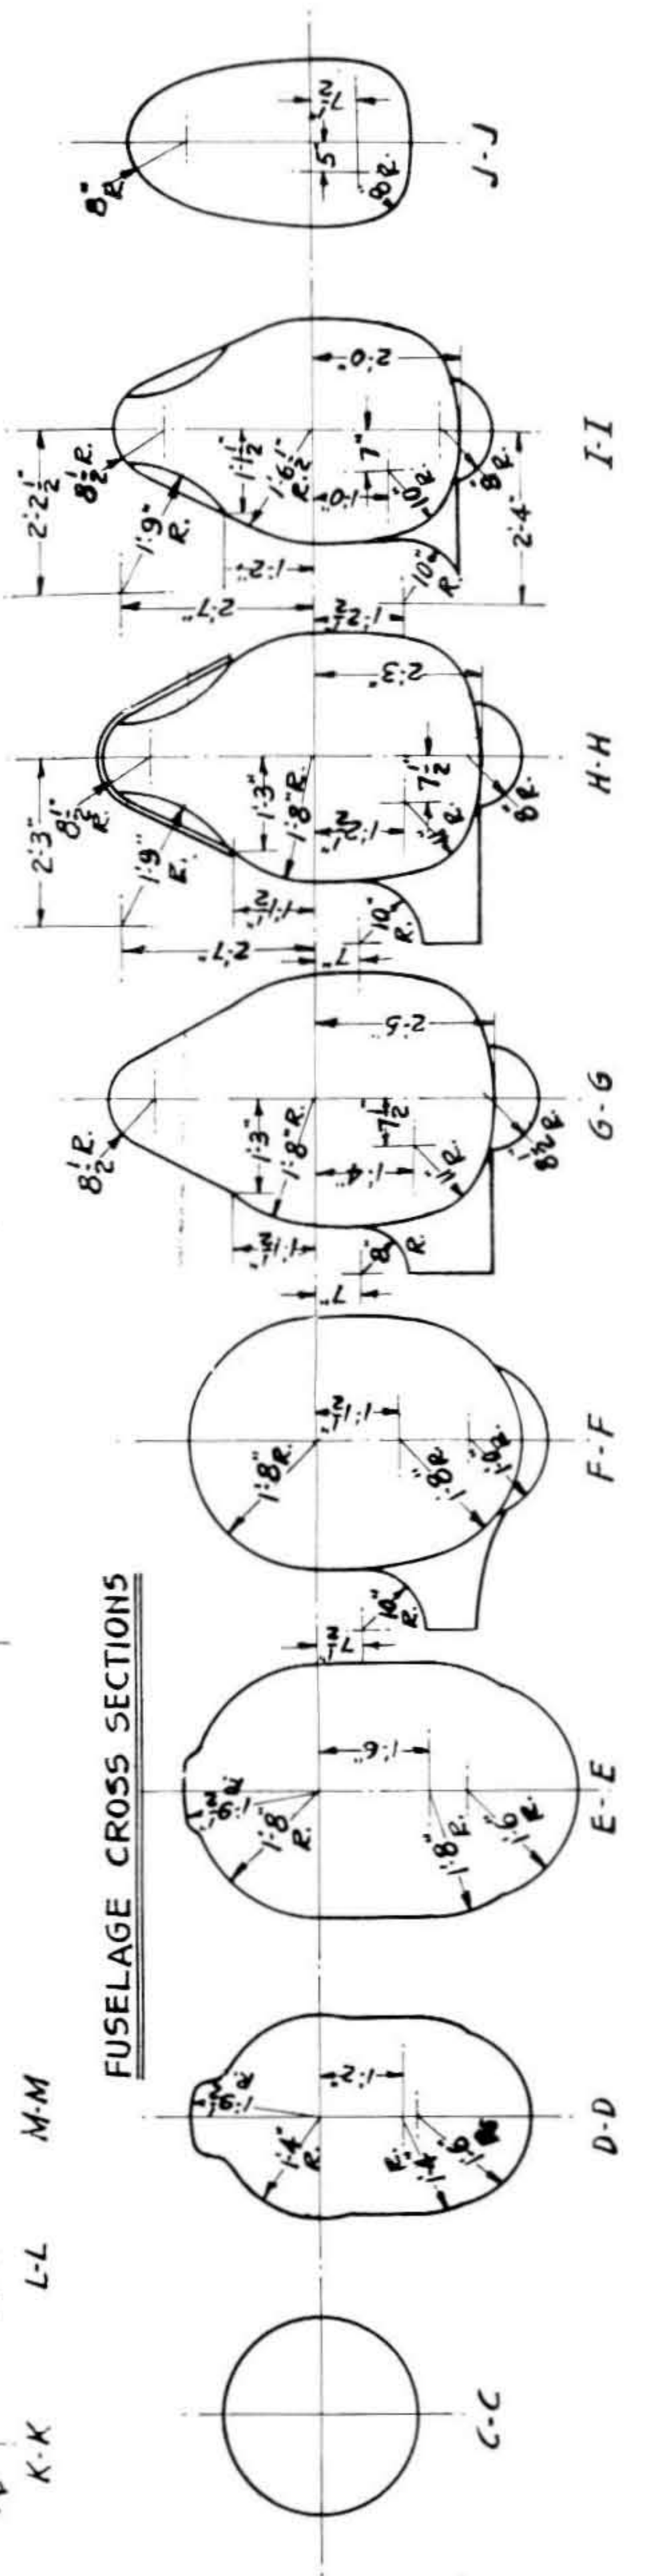

NOTE:  
ALL SECONDARY DIMENSIONS  
WERE SCALED FROM FACTORY  
DRAWINGS & ARE ACCURATE FOR MODELWORK

SCALE: 3/16" = 1'-0"	GENERAL LAYOUT DATA CURTISS-WRIGHT KITTYHAWK <b>P-40D</b>
DATE: SEPT. 1943	
DRAWN BY... W. A. WYLAM	