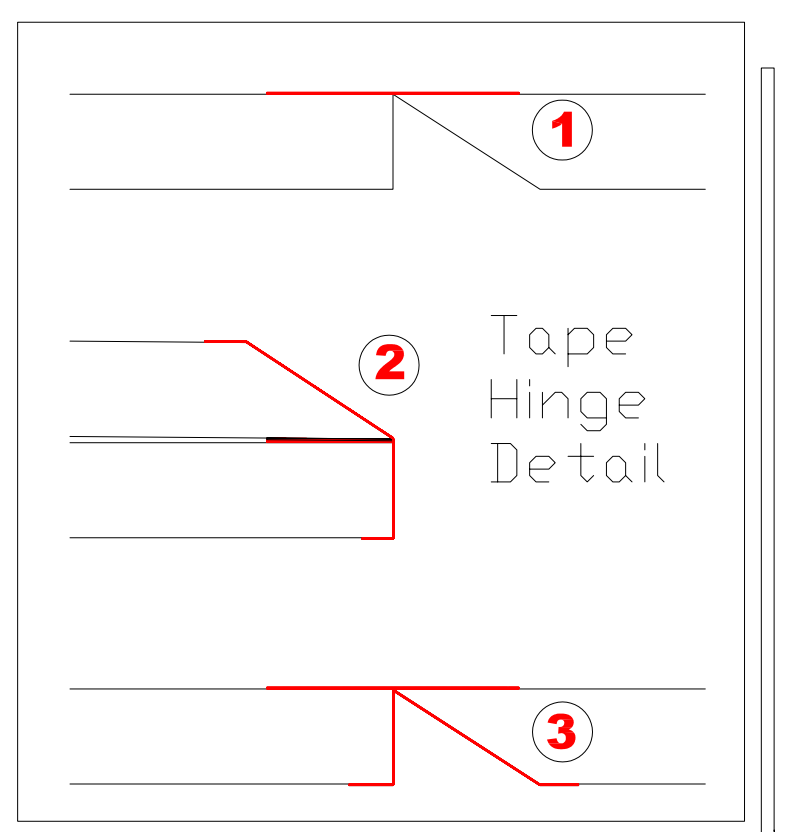

Firewall (1/8" light ply)

NOTE: This front view is for only for reference IT IS NOT 1:1 SCALE

FINAL

FOR PUBLIC RELEASE

NOTE
ALL ITEMS SHOWN IN RED ARE SHOWN ONLY FOR REVERSABLE PROPELLER INSTALLATION

PLUMA

Length (Largo)	32.28" [769 mm]
Wing area (Superficie)	248.99 sq. in. [1606.38 sq. cm]
Wing Span (Envergadura)	32.79" [832.94 mm]
Weight (Peso)	6.75 oz. [192.37 gm] [4.6 oz./sq. ft.]
Drawn by: AJR	
Date 11-16-2005 Rev. 4 (add 1" to the Fuselage and 15" to wing span)	