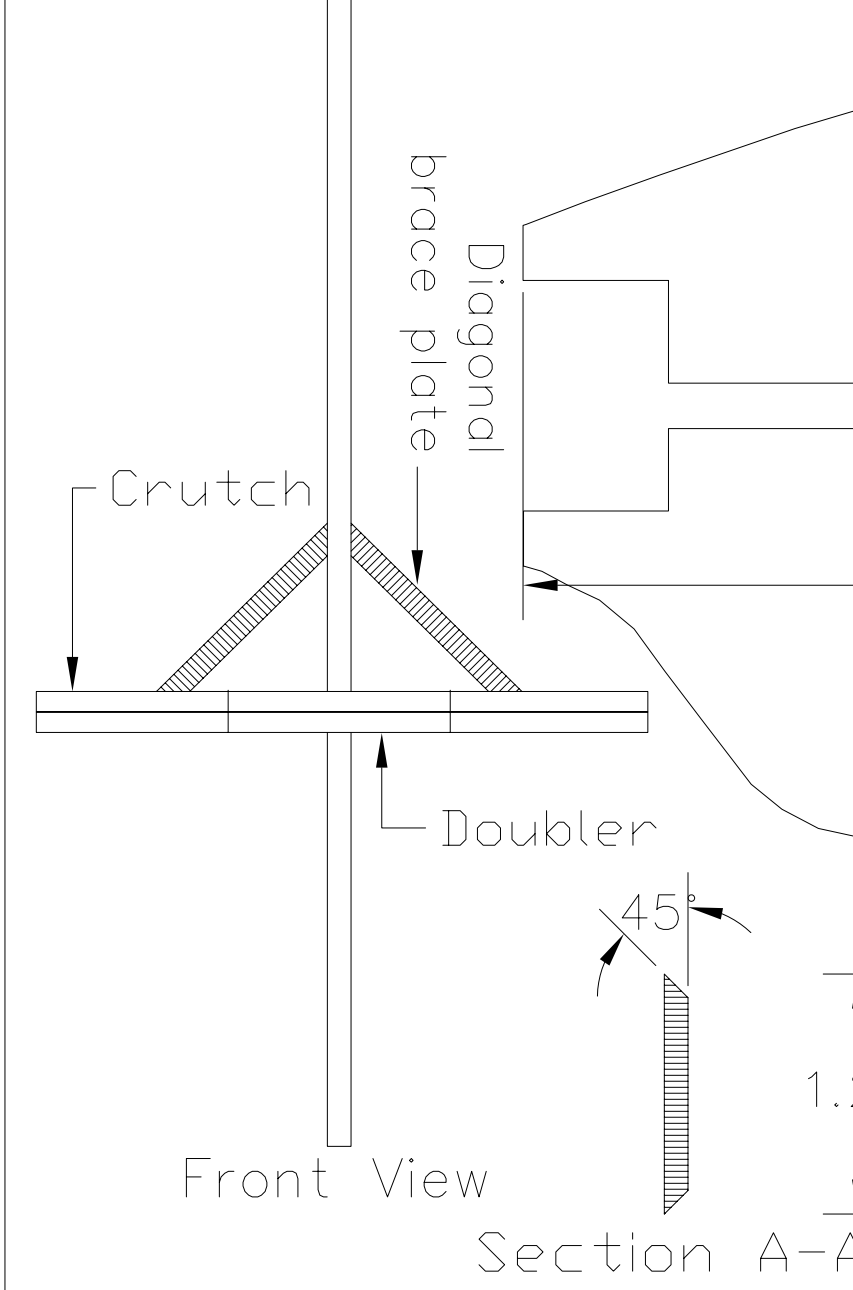

Firewall (1/8" light ply)

NOTE: This front view is for only for reference IT IS NOT 1:1 SCALE

FINAL

FOR PUBLIC RELEASE

NOTE
ALL ITEMS SHOWN IN RED ARE SHOWN ONLY FOR REVERSABLE PROPELLER INSTALLATION

PLUMA

Length (Largo)	32.28" [769 mm]
Wing area (Superficie)	248.99 sq. in. [1606.38 sq. cm]
Wing Span (Envergadura)	32.79" [832.94 mm]
Weight (Peso)	6.75 oz. [192.37 gm] [4.6 oz./sq. ft.]
Drawn by: AJR	
Date 11-16-2005 Rev. 4 (add 1" to the Fuselage and 15" to wing span)	