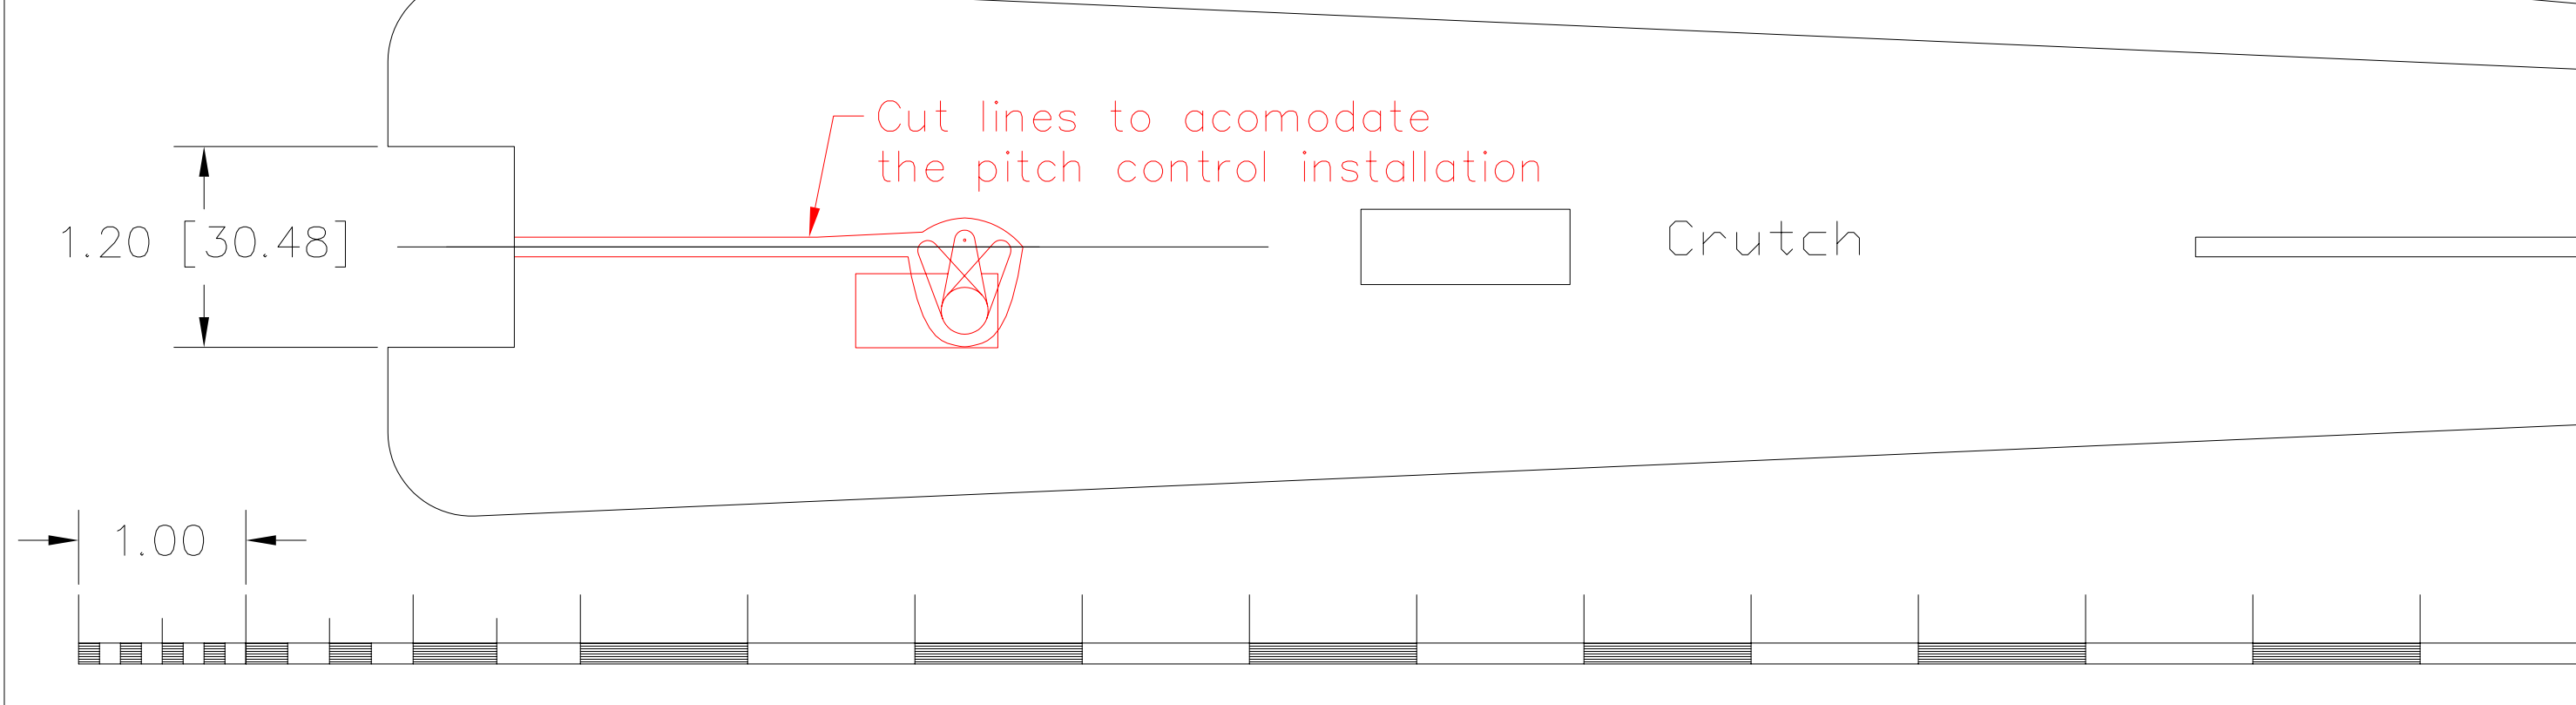

Firewall (1/8" light ply)

NOTE: This front view is for only for reference IT IS NOT 1:1 SCALE

FINAL

FOR PUBLIC RELEASE

NOTE
ALL ITEMS SHOWN IN RED ARE SHOWN ONLY FOR REVERSABLE PROPELLER INSTALLATION

PLUMA

Length (Largo)	32.28" [769 mm]
Wing area (Superficie)	248.99 sq. in. [1606.38 sq. cm]
Wing Span (Envergadura)	32.79" [832.94 mm]
Weight (Peso)	6.75 oz. [192.37 gm] [4.6 oz./sq. ft.]
Drawn by: AJR	
Date 11-16-2005 Rev. 4 (add 1" to the Fuselage and 15" to wing span)	