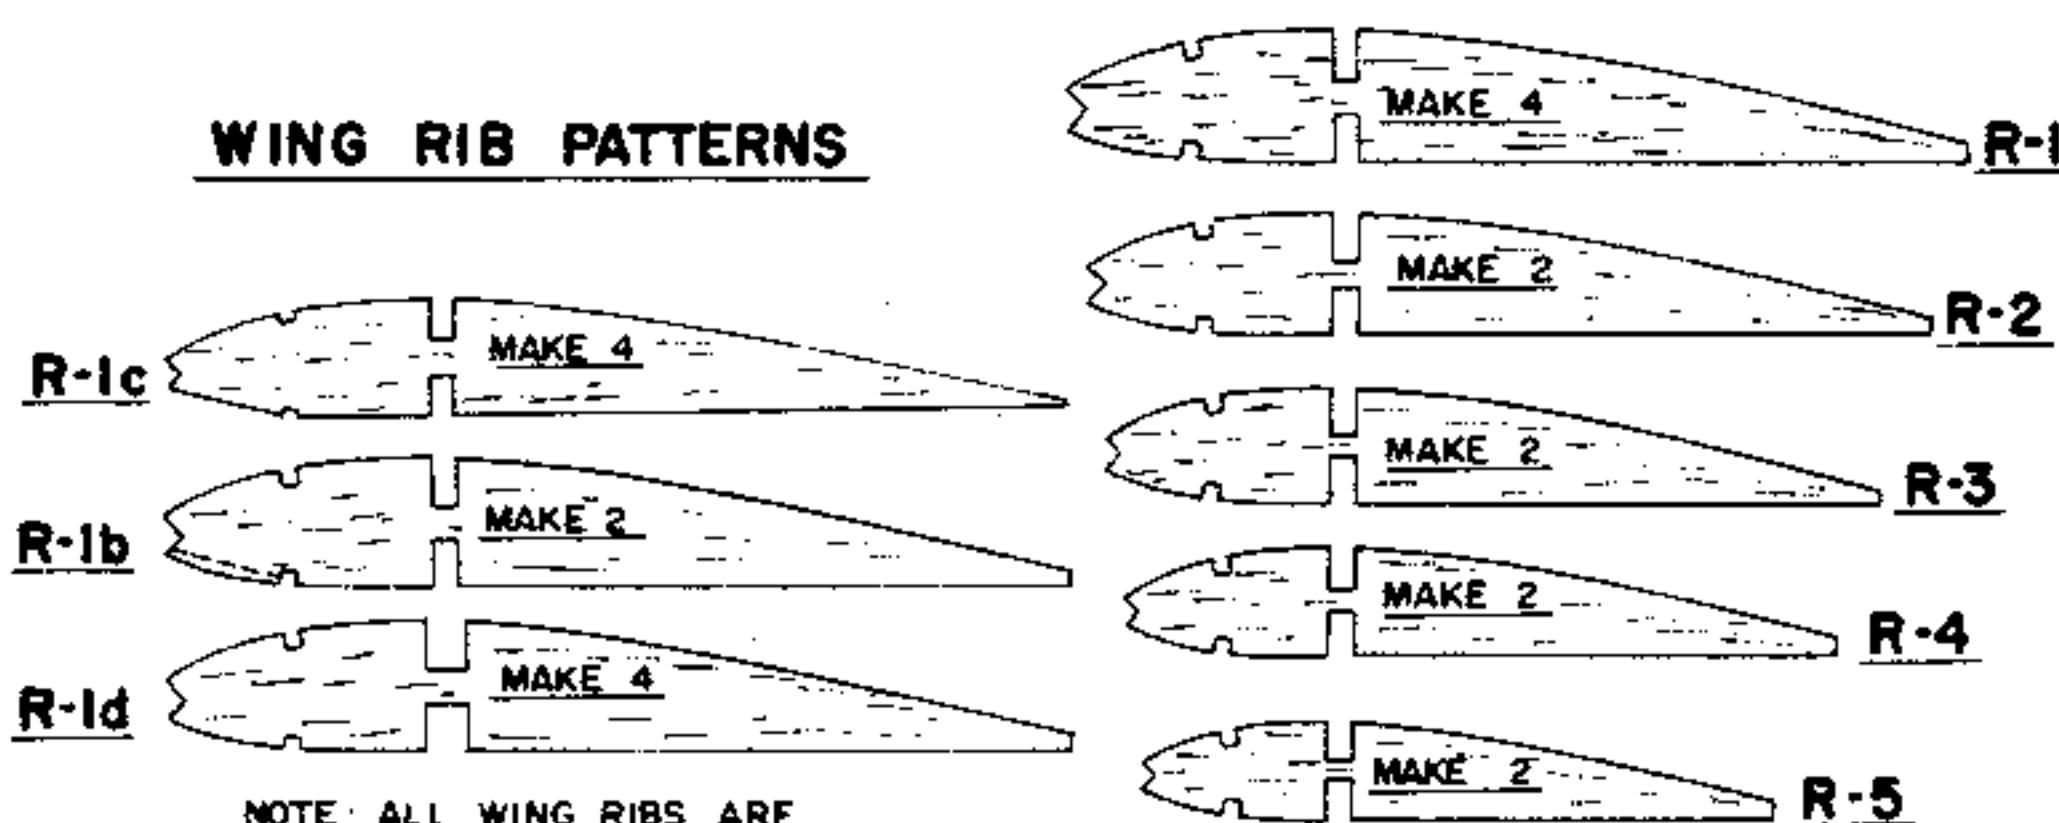

WING PLAN TOP VIEW

DIHEDRAL BRACE

WING RIB PATTERNS

FUSELAGE TOP VIEW

FUSELAGE SIDE VIEW

LANDING GEAR DETAIL

MODEL AIRPLANE NEWS
JODEL BEBE D9
 DESIGNED BY L.F. RANDOLPH
 DRAWN BY L.F. RANDOLPH
 INKED PLAN BY JOE DEMARCO
 ALL RIGHTS RESERVED SHEET 1 OF 1 FSP04971