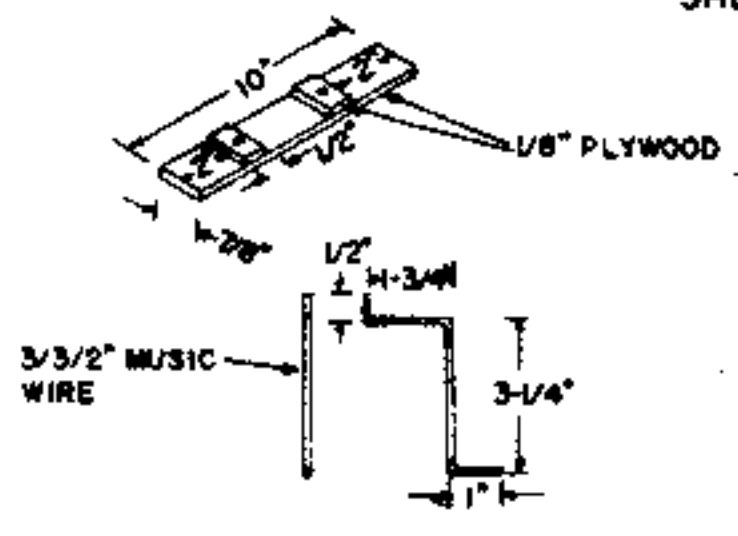

WING PLAN TOP VIEW

DIHEDRAL BRACE

WING RIB PATTERNS

FUSELAGE TOP VIEW

FUSELAGE SIDE VIEW

LANDING GEAR DETAIL

MODEL AIRPLANE NEWS
JODEL BEBE D9
 DESIGNED BY L.F. RANDOLPH
 DRAWN BY L.F. RANDOLPH
 INKED PLAN BY JOE DEMARCO
 ALL RIGHTS RESERVED SHEET 1 OF 1 FSP04971