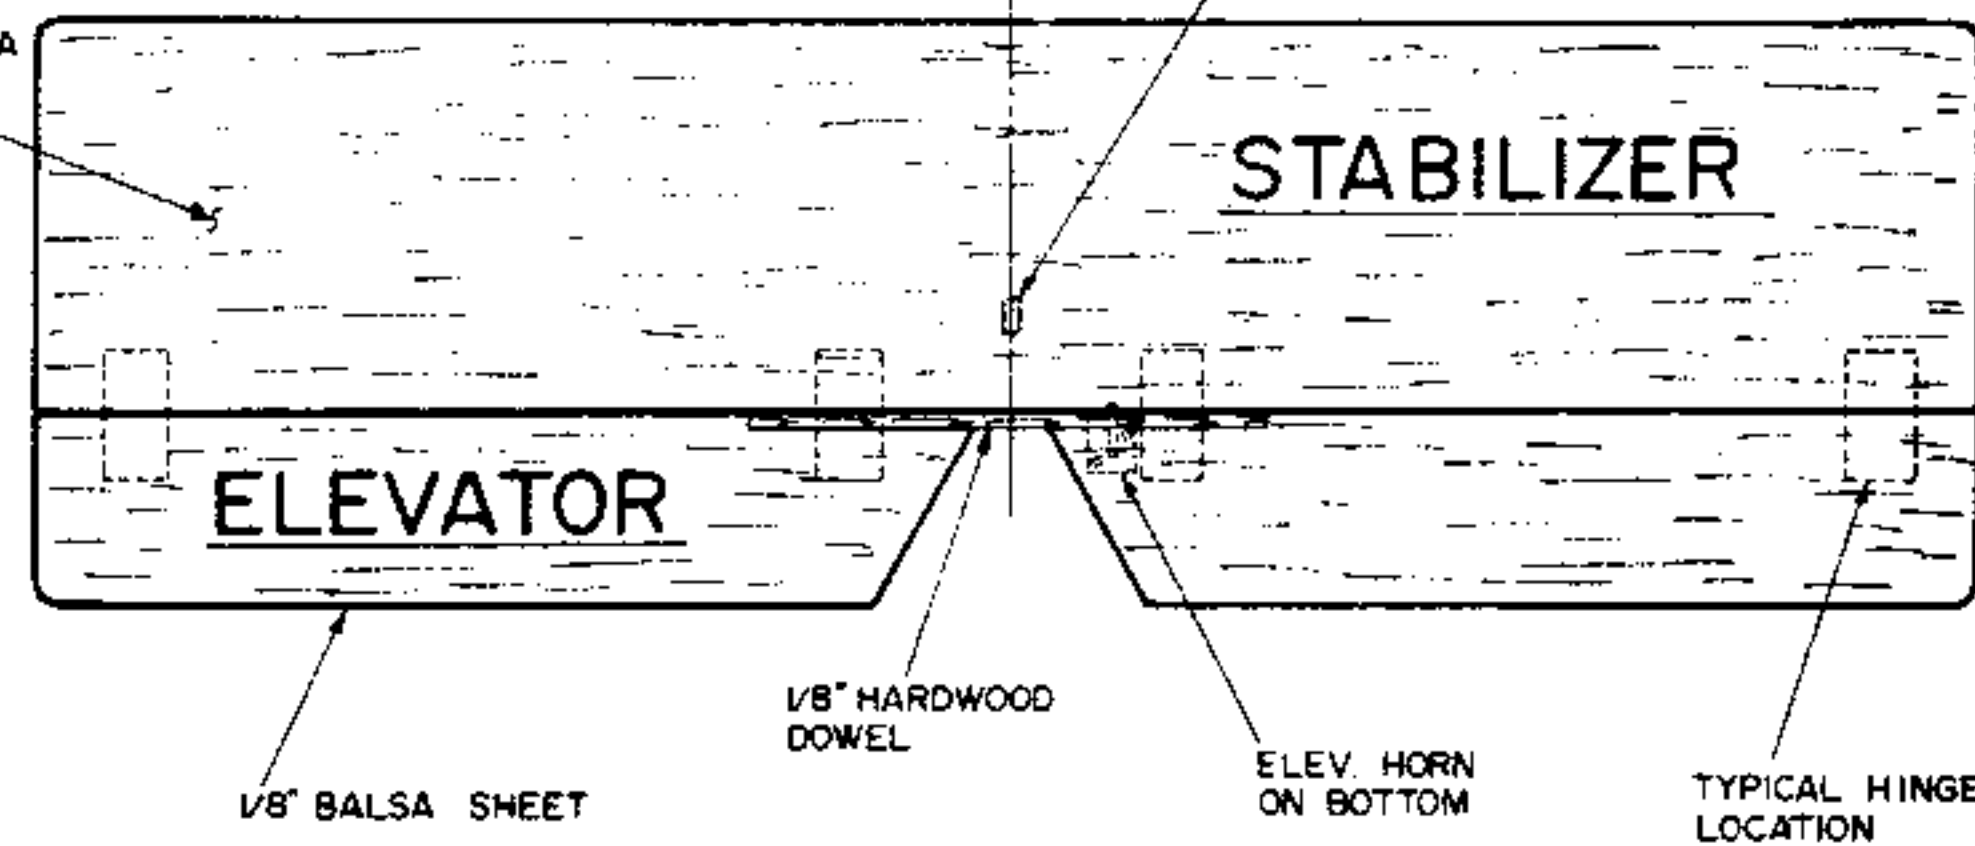

WING PLAN TOP VIEW

DIHEDRAL BRACE

WING RIB PATTERNS

FUSELAGE TOP VIEW

FUSELAGE SIDE VIEW

LANDING GEAR DETAIL

MODEL AIRPLANE NEWS
JODEL BEBE D9
 DESIGNED BY L.F. RANDOLPH
 DRAWN BY L.F. RANDOLPH
 INKED PLAN BY JOE DEMARCO
 ALL RIGHTS RESERVED SHEET 1 OF 1 FSP04971