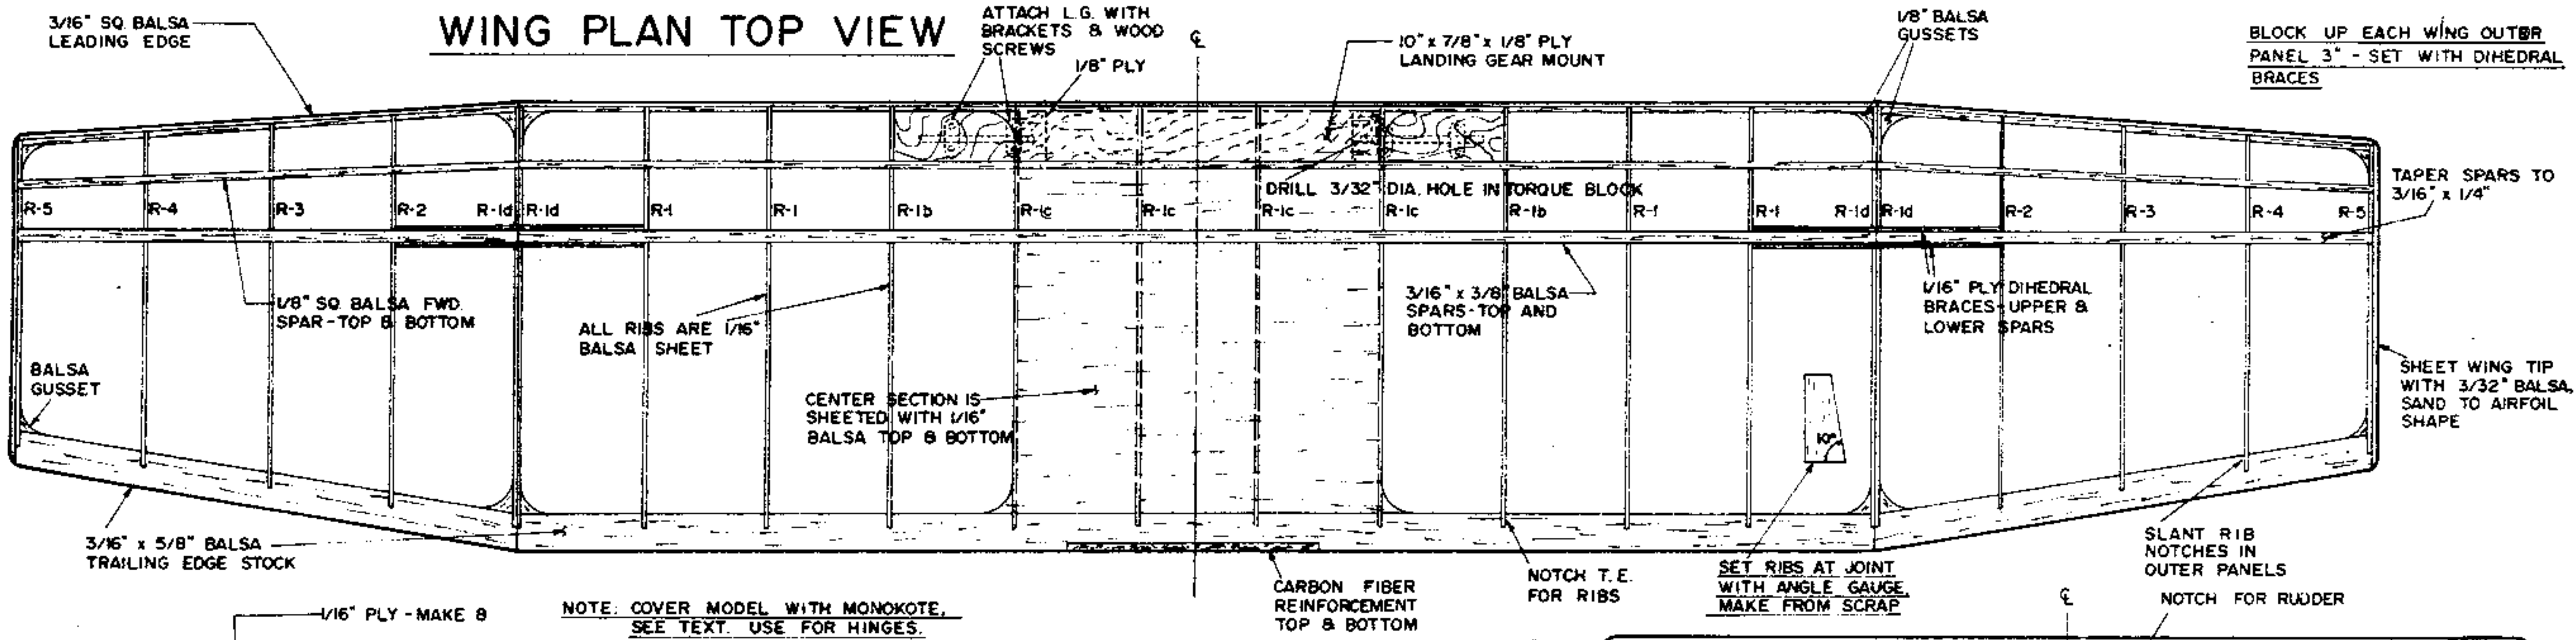

WING PLAN TOP VIEW

DIHEDRAL BRACE

WING RIB PATTERNS

FUSELAGE TOP VIEW

FUSELAGE SIDE VIEW

LANDING GEAR DETAIL

MODEL AIRPLANE NEWS
JODEL BEBE D9
 DESIGNED BY L.F. RANDOLPH
 DRAWN BY L.F. RANDOLPH
 INKED PLAN BY JOE DEMARCO
 ALL RIGHTS RESERVED SHEET 1 OF 1 FSP04971