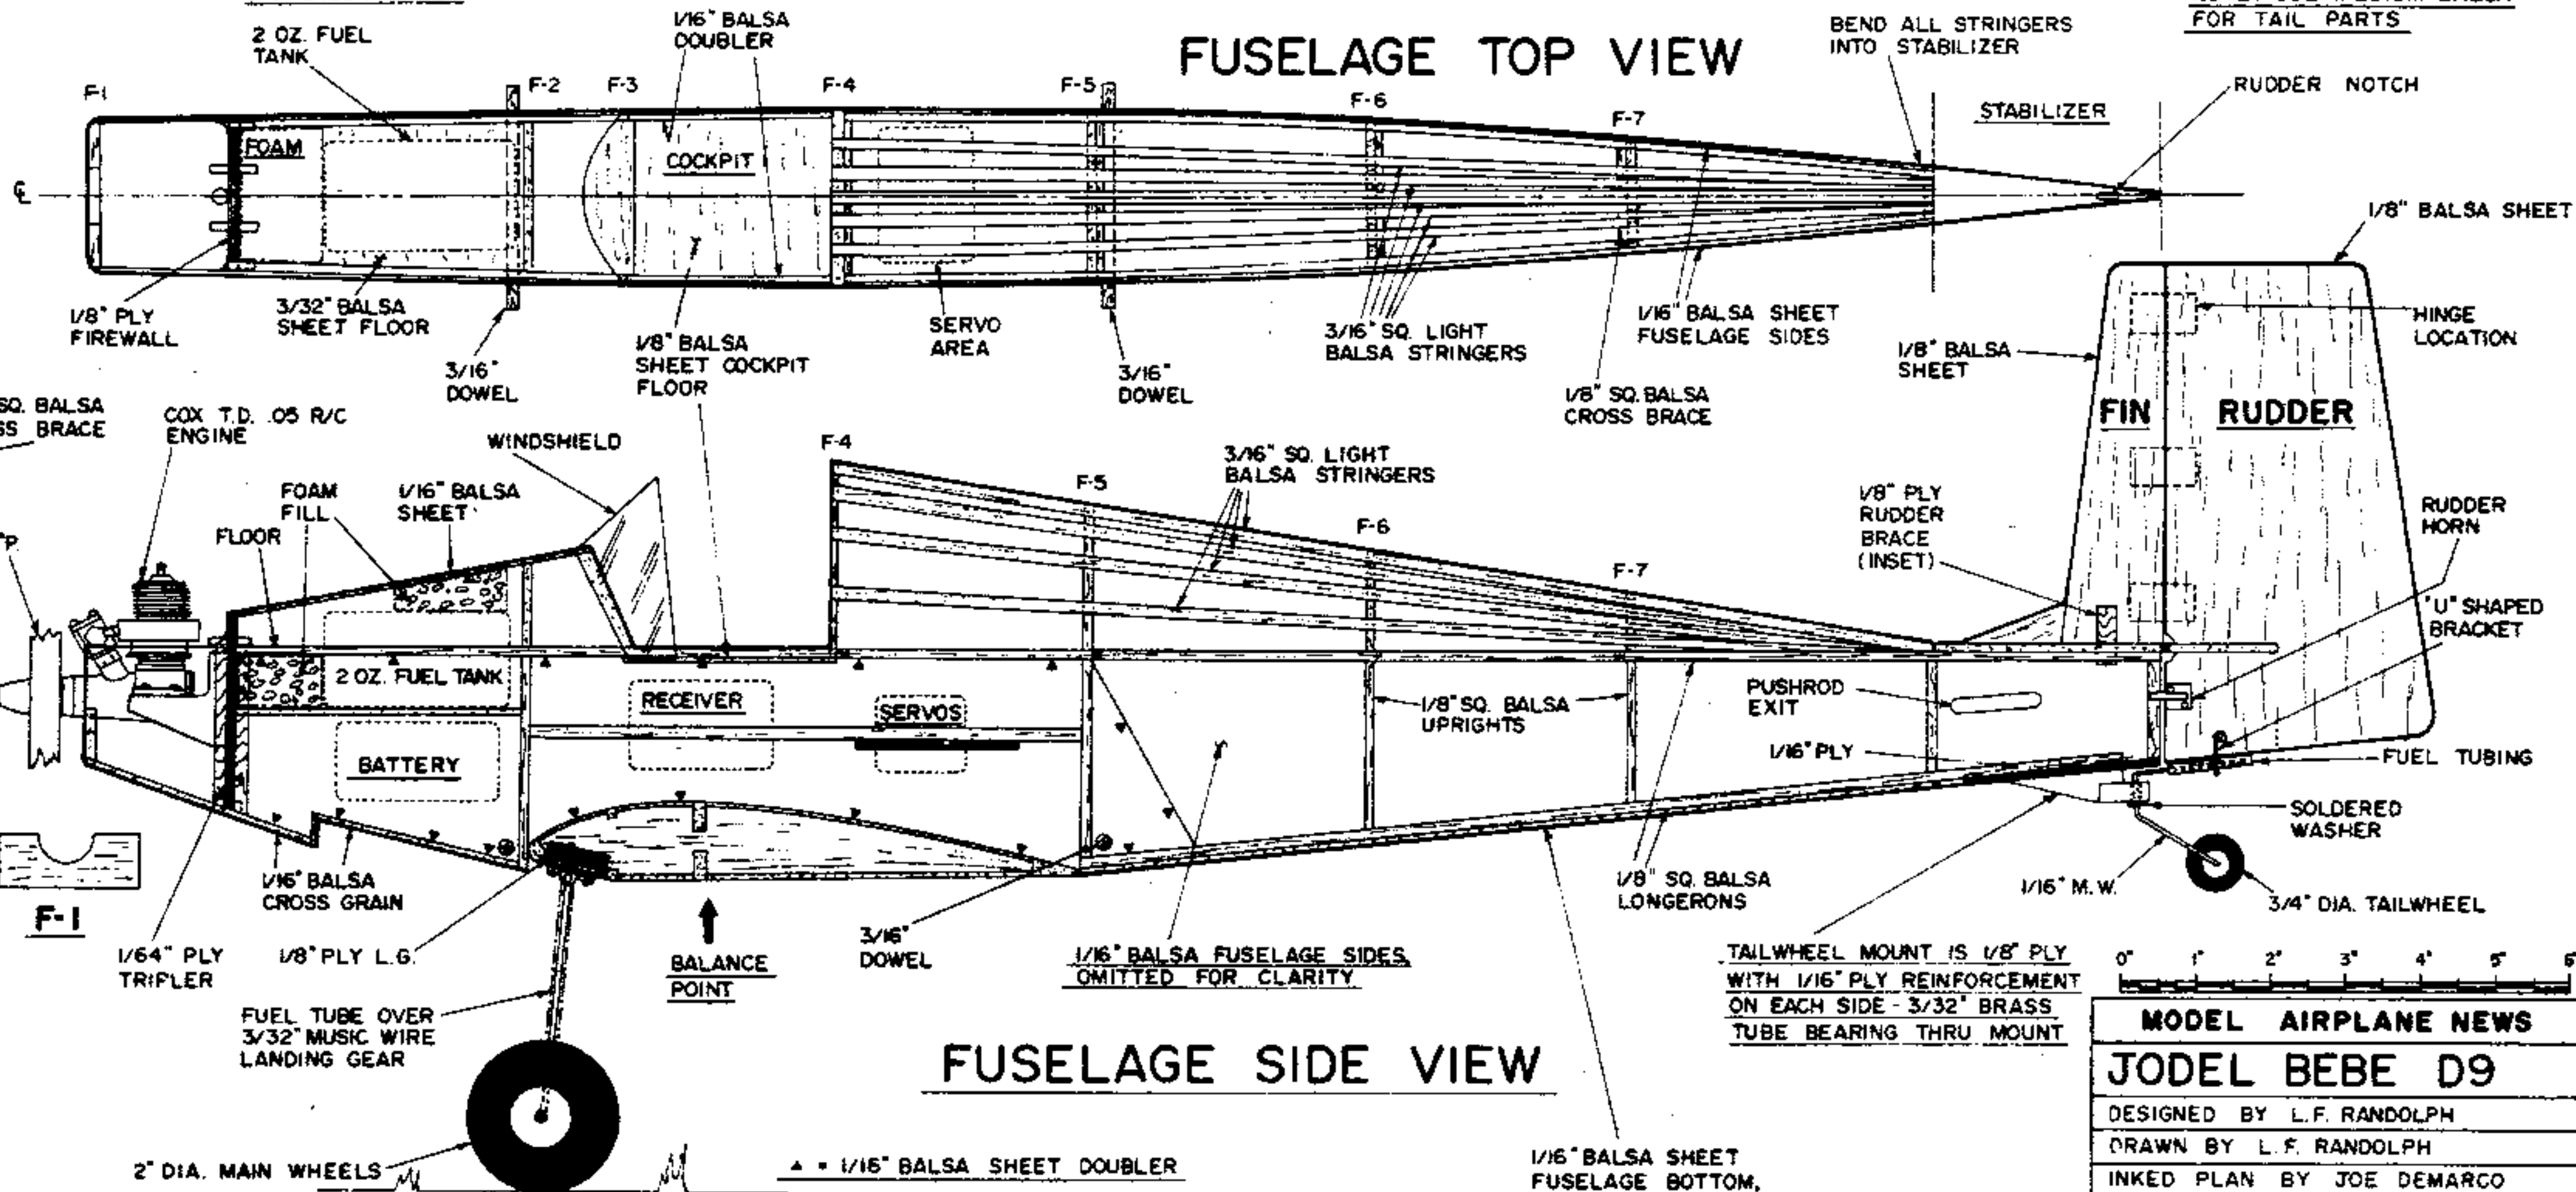

WING PLAN TOP VIEW

DIHEDRAL BRACE

WING RIB PATTERNS

FUSELAGE TOP VIEW

FUSELAGE SIDE VIEW

LANDING GEAR DETAIL

MODEL AIRPLANE NEWS
JODEL BEBE D9
 DESIGNED BY L.F. RANDOLPH
 DRAWN BY L.F. RANDOLPH
 INKED PLAN BY JOE DEMARCO
 ALL RIGHTS RESERVED SHEET 1 OF 1 FSP04971