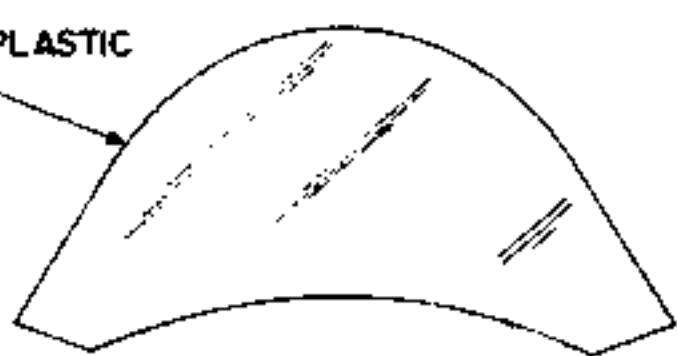

WING PLAN TOP VIEW

DIHEDRAL BRACE

WING RIB PATTERNS

FUSELAGE TOP VIEW

FUSELAGE SIDE VIEW

LANDING GEAR DETAIL

MODEL AIRPLANE NEWS
JODEL BEBE D9
 DESIGNED BY L.F. RANDOLPH
 DRAWN BY L.F. RANDOLPH
 INKED PLAN BY JOE DEMARCO
 ALL RIGHTS RESERVED SHEET 1 OF 1 FSP04971