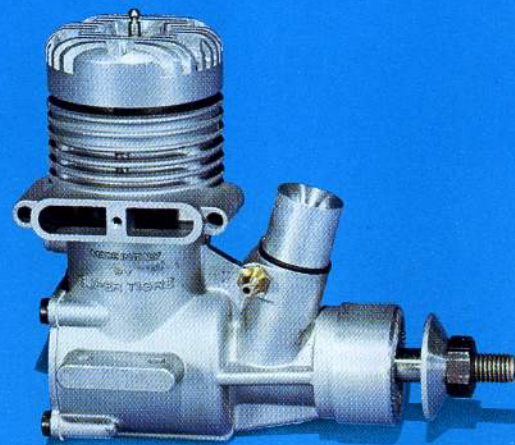

◀ G 21/46 STD W/M

cod. 11001446

Corsa	mm.	19,8	Stroke	.779 in.
Alesaggio	mm.	22	Bore	.866 in.
Cilindrata	cc.	7,52	Displacement	.459 cu. in.
Potenza	HP	0,72	Power	.72 HP
a 13000 giri al 1'			at 13000 RPM	
Peso	gr.	275	Weight	9.3/4 oz.

CAMICIA IN ACCIAIO
PISTONE MONOSEGMENTO
2 CUSCINETTI A SFERA
SULL'ALBERO

STEEL SLEEVE
SINGLE RING PISTON
TWO BALL BEARING
ON SHAFT

G 21/46 R/C W/M ▶

cod. 11001569

Corsa	mm.	19,8	Stroke	.779 in.
Alesaggio	mm.	22	Bore	.866 in.
Cilindrata	cc.	7,52	Displacement	.459 cu. in.
Potenza	HP	0,85	Power	.85 HP
a 15000 giri al 1'			at 15000 RPM	
Peso	gr.	275	Weight	9.3/4 oz.