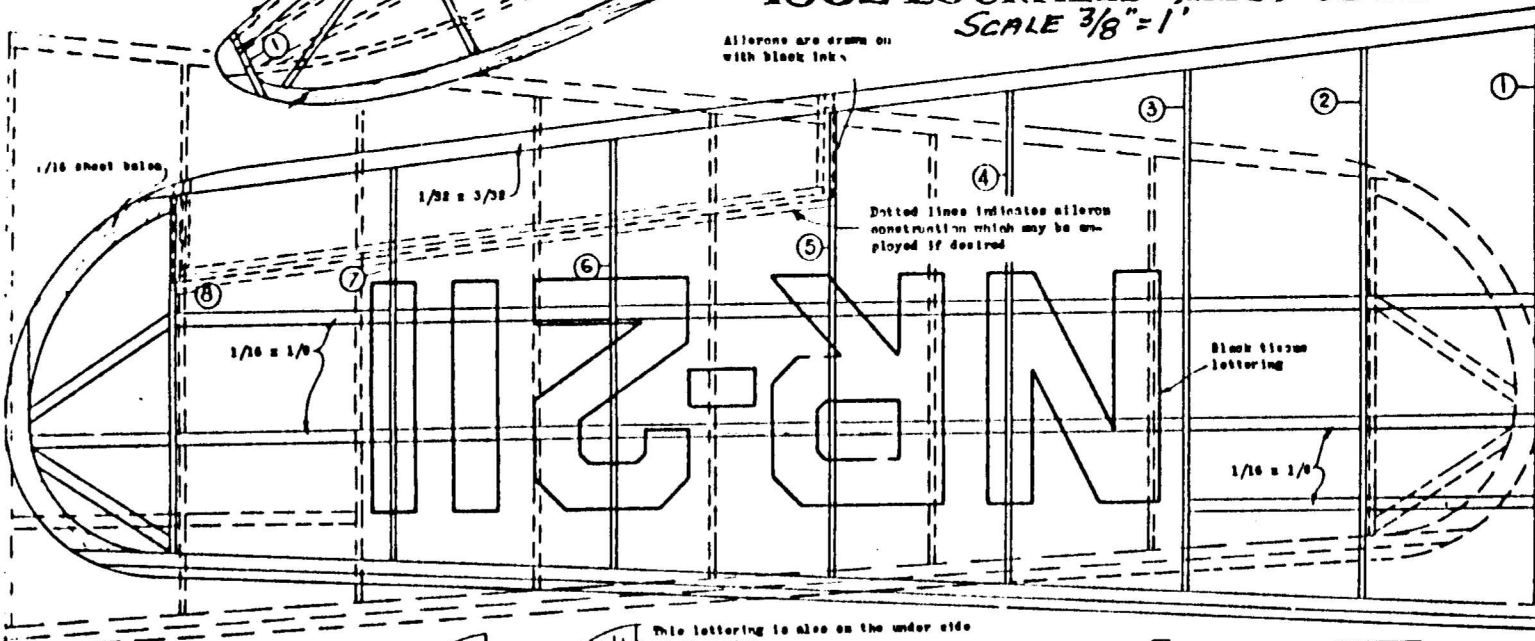

1932 LOCKHEED SIRIUS SEAPLANE

SCALE $3/8" = 1'$

Allorons are drawn on with black ink.

Scale: Propeller may be built of balsa or better still of plastic. Water it after.