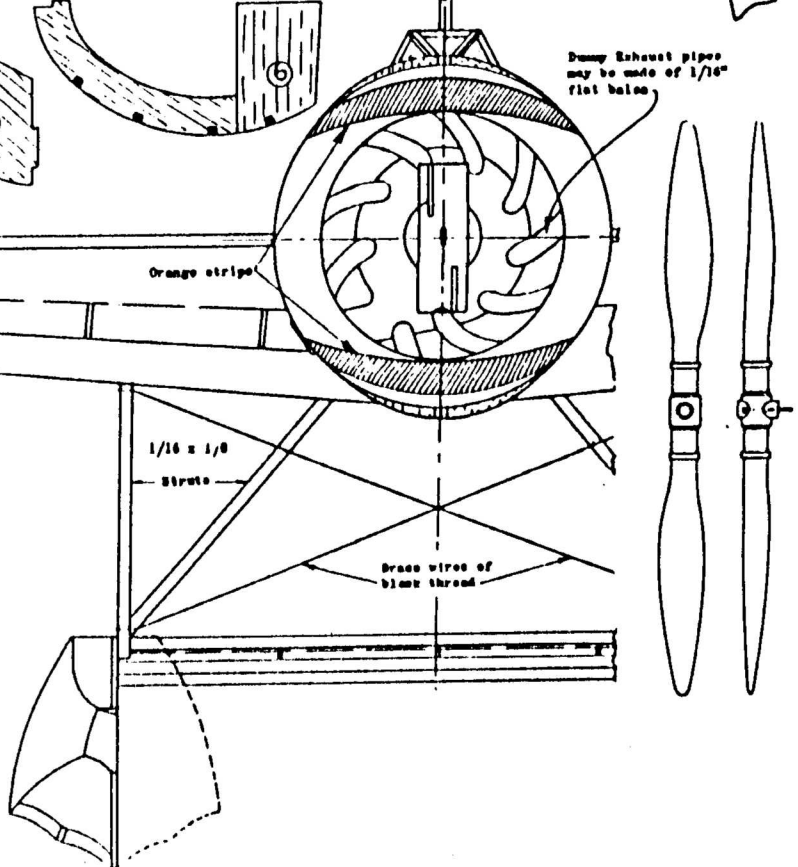

1932 LOCKHEED SIRIUS SEAPLANE

SCALE $3/8" = 1'$

Allorons are drawn on with black ink.

Scale: Propeller may be built of balsa or better still of plastic. Water it after.