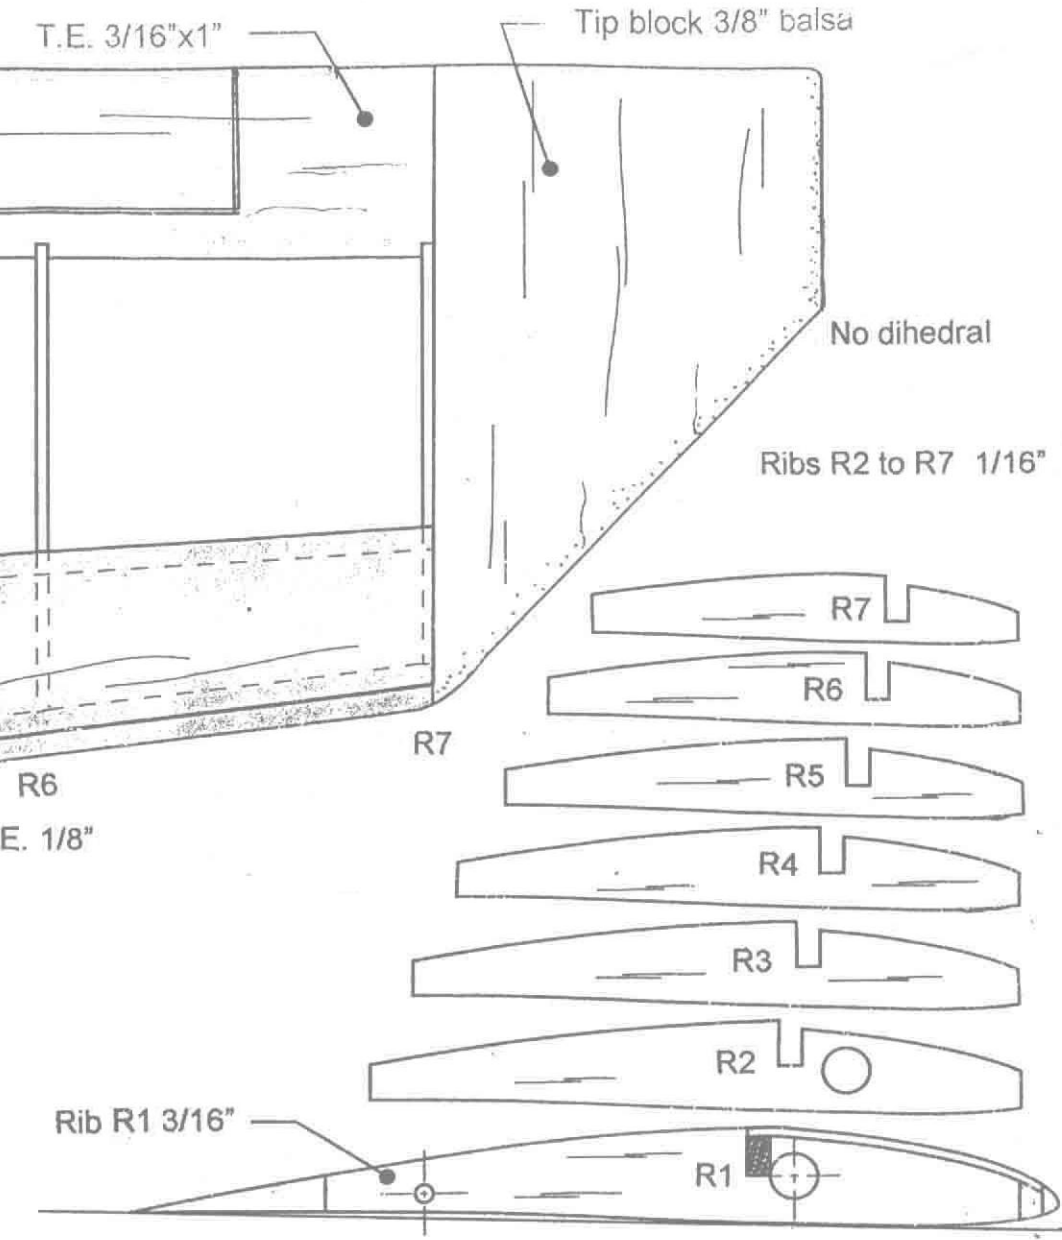

Inch	Dec	Inch	mm
1/64	0.015625		0.396875
1/32	0.03125		0.79375
3/32	0.09375		2.38125
1/16	0.0625		1.5875
3/16	0.1875		4.7625
1/8	0.125		3.175
3/8	0.375		9.525
3/4	0.75		19.05

Print image 16.75" wide for true 28" wingspan scale.

Note from other builders:
Decrease wing incidence - Raise locator dowel by 2 degree (raise by 3mm)

Suitable foils:
RG15, S3021, SD7037, S2091

28" wingspan 2 channel micro aerobic soarer

Designed by: A. Lomberty