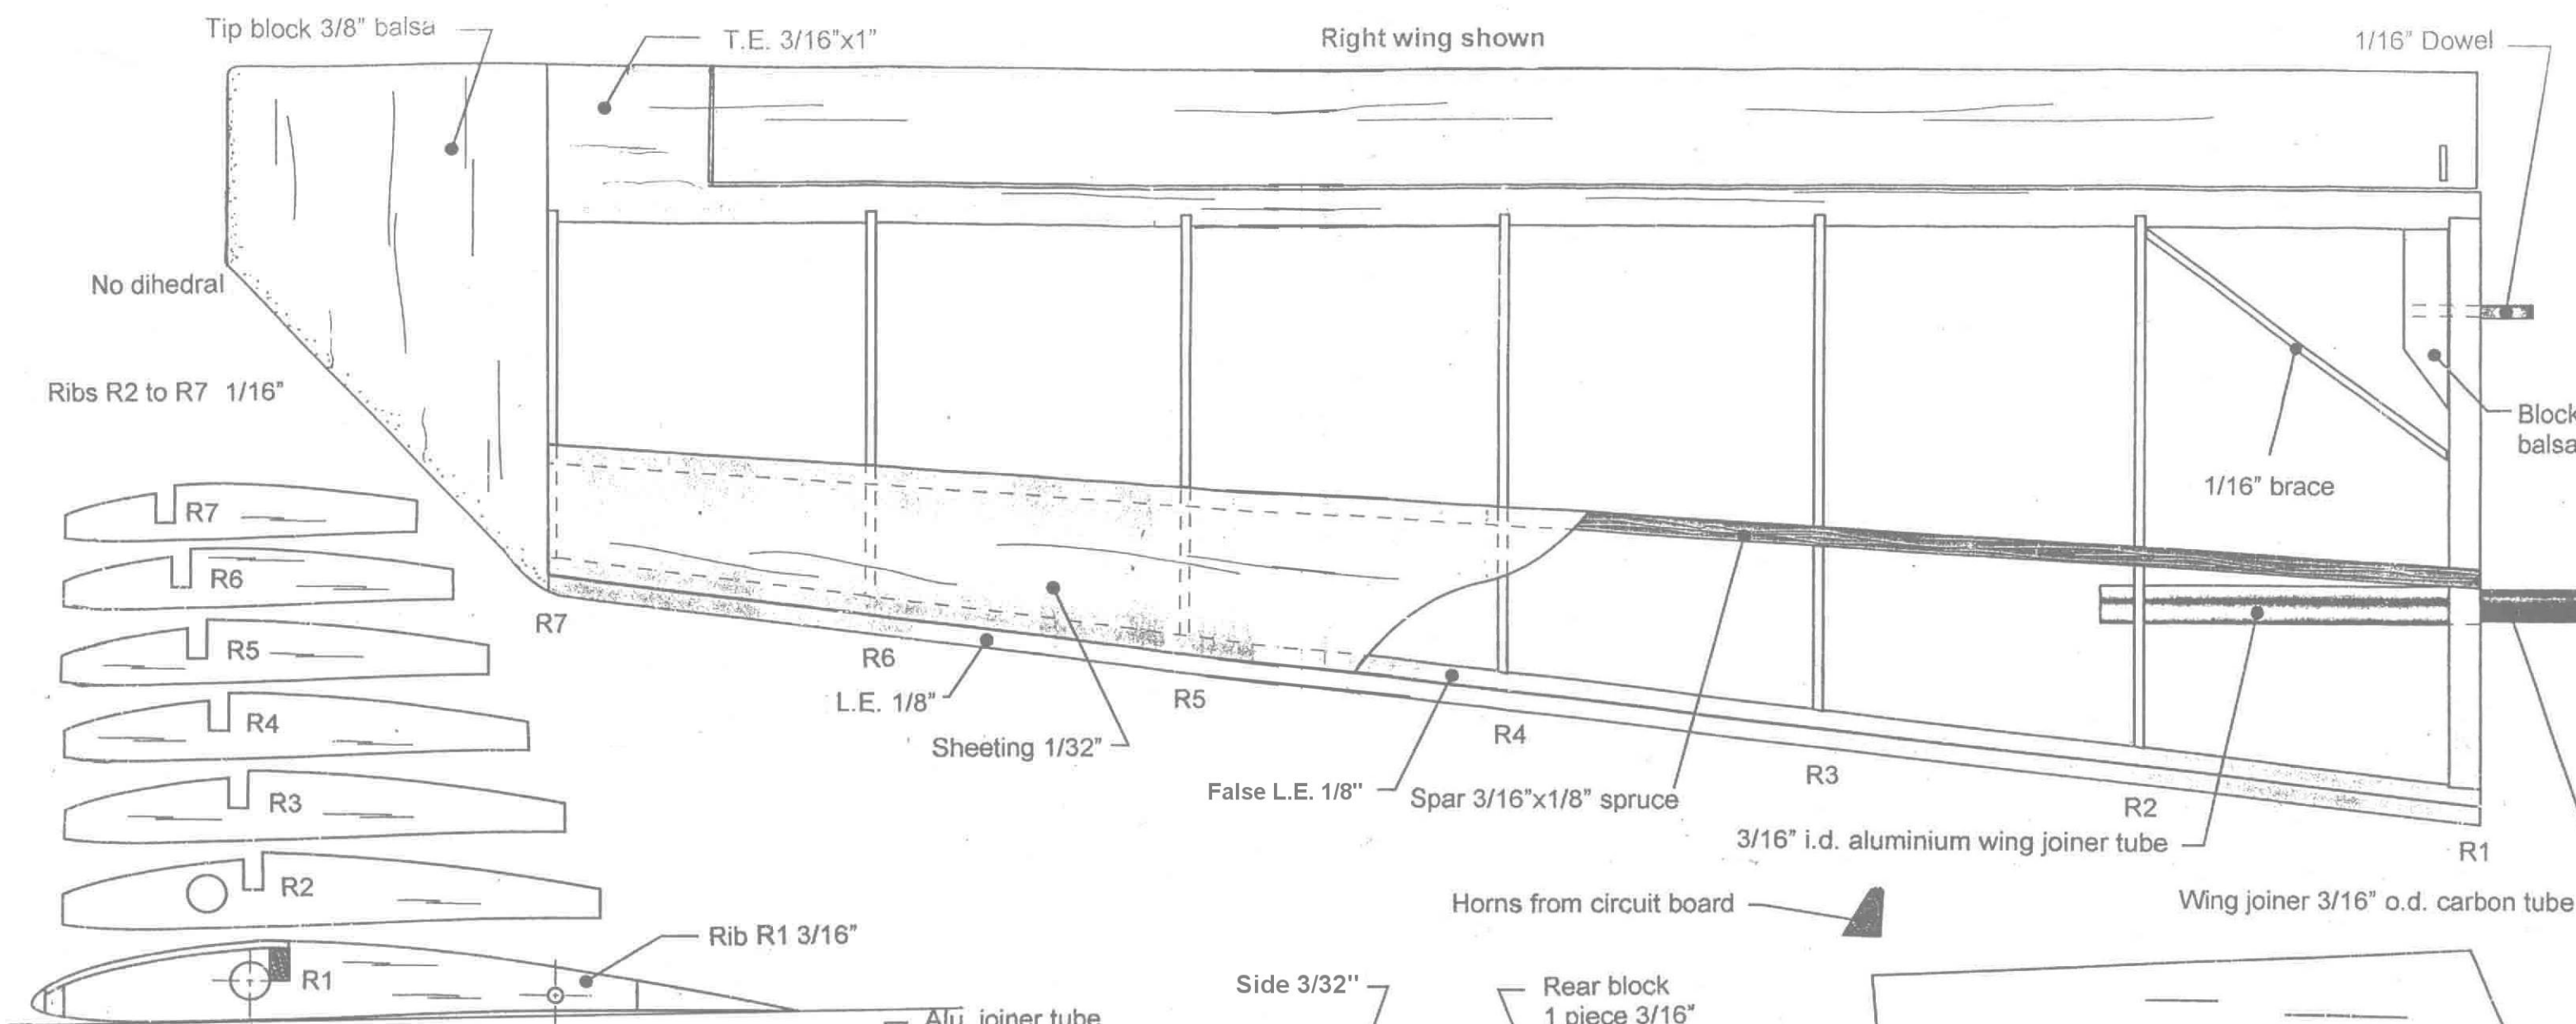

Inch	Dec	Inch	mm
1/64	0.015625		0.396875
1/32	0.03125		0.79375
3/32	0.09375		2.38125
1/16	0.0625		1.5875
3/16	0.1875		4.7625
1/8	0.125		3.175
3/8	0.375		9.525
3/4	0.75		19.05

Print image 16.75" wide for true 28" wingspan scale.

Note from other builders:
Decrease wing incidence - Raise locator dowel by 2 degree (raise by 3mm)

Suitable foils:
RG15, S3021, SD7037, S2091

28" wingspan 2 channel micro aerobic soarer

Designed by: A. Lomberty

Drawn by: L. Berlivet

PLOUF

Approved by the Small Model Association

Looping

Published in Looping no.49 (Feb/Mar 98)