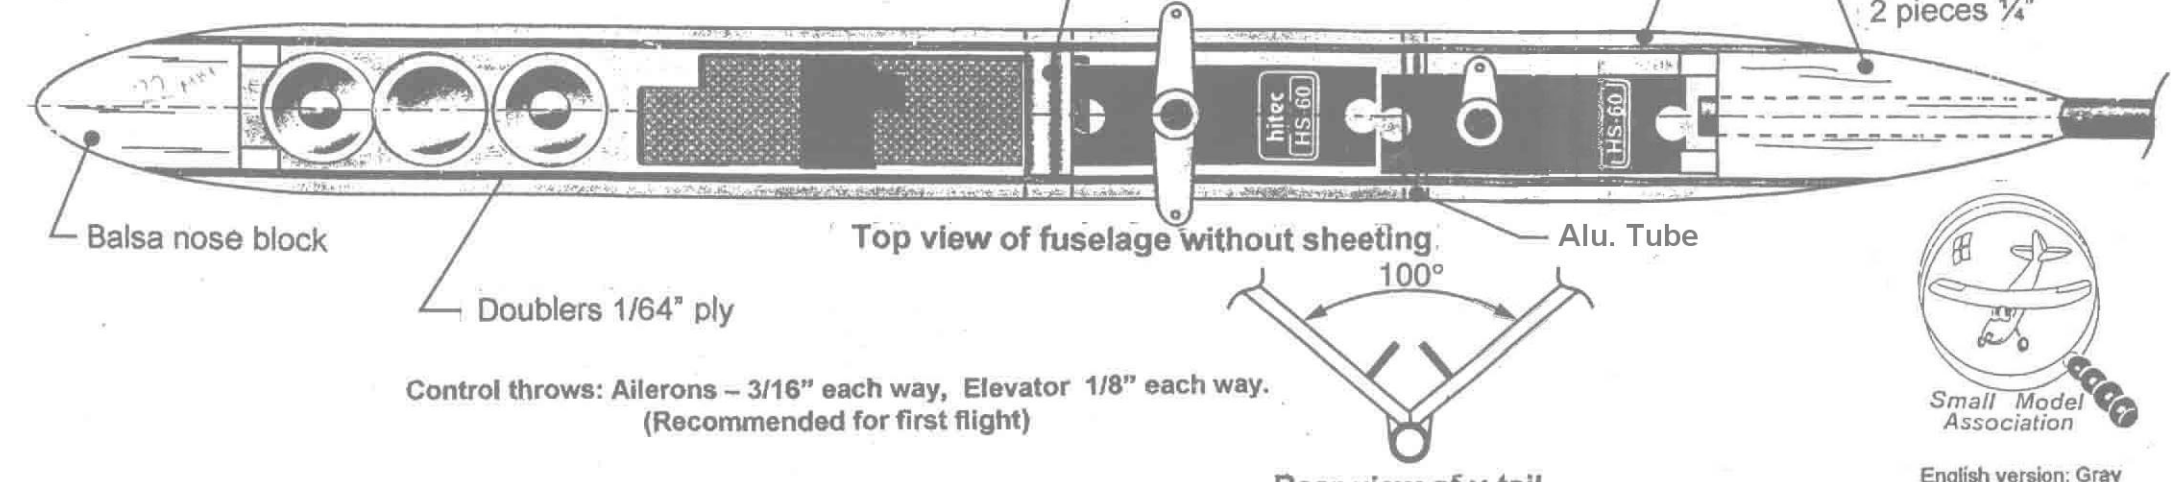

Inch	Dec	Inch	mm
1/64	0.015625		0.396875
1/32	0.03125		0.79375
3/32	0.09375		2.38125
1/16	0.0625		1.5875
3/16	0.1875		4.7625
1/8	0.125		3.175
3/8	0.375		9.525
3/4	0.75		19.05

Print image 16.75" wide for true 28" wingspan scale.

Note from other builders:
Decrease wing incidence - Raise locator dowel by 2 degree (raise by 3mm)

Suitable foils:
RG15, S3021, SD7037, S2091

28" wingspan 2 channel micro aerobic soarer

Designed by: A. Lomberty