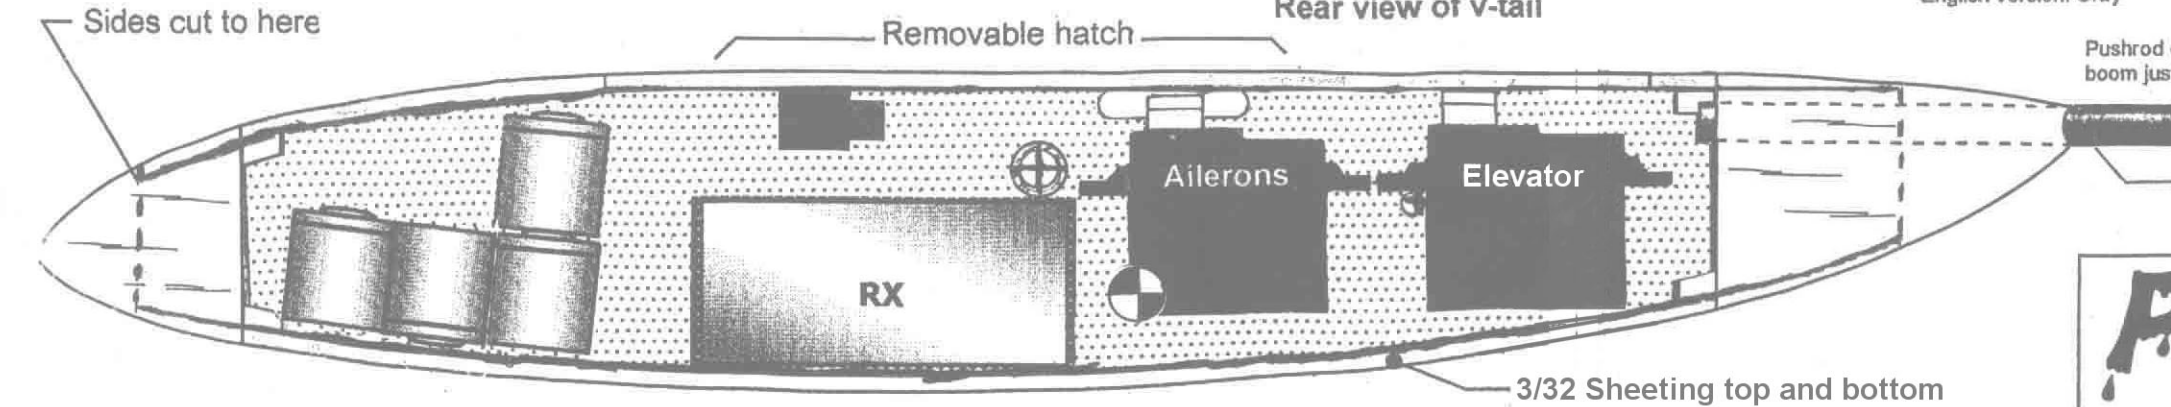

Inch	Dec	Inch	mm
1/64	0.015625		0.396875
1/32	0.03125		0.79375
3/32	0.09375		2.38125
1/16	0.0625		1.5875
3/16	0.1875		4.7625
1/8	0.125		3.175
3/8	0.375		9.525
3/4	0.75		19.05

Print image 16.75" wide for true 28" wingspan scale.

Note from other builders:
Decrease wing incidence - Raise locator dowel by 2 degree (raise by 3mm)

Suitable foils:
RG15, S3021, SD7037, S2091

28" wingspan 2 channel micro aerobic soarer

Designed by: A. Lomberty