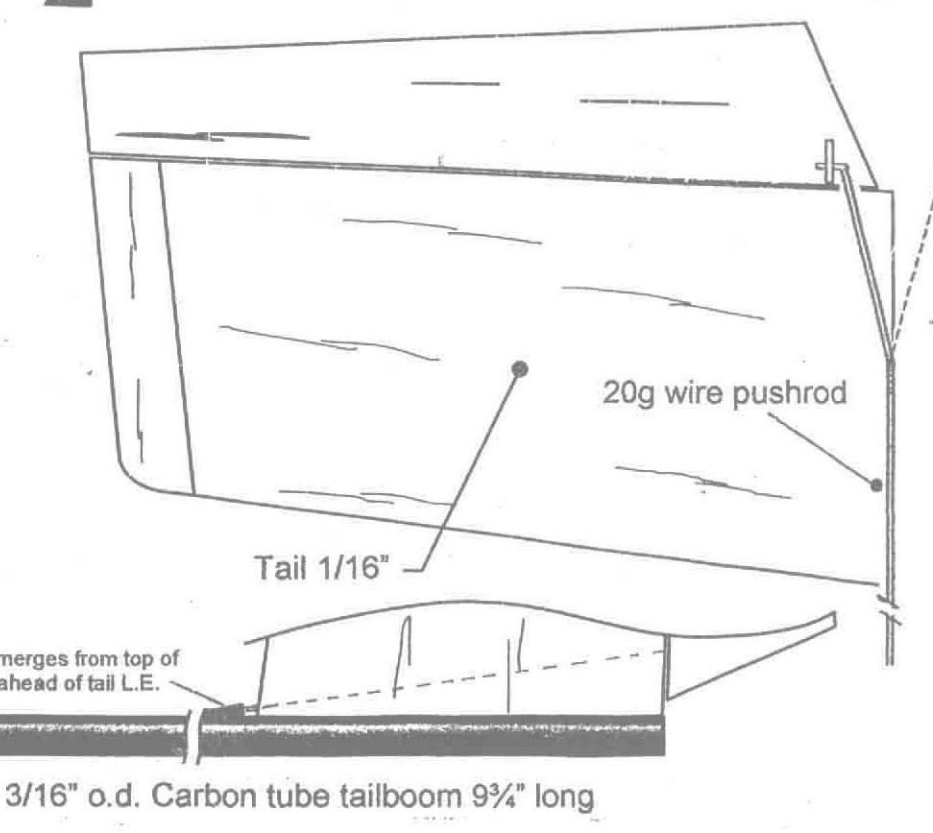

Inch	Dec	Inch	mm
1/64	0.015625		0.396875
1/32	0.03125		0.79375
3/32	0.09375		2.38125
1/16	0.0625		1.5875
3/16	0.1875		4.7625
1/8	0.125		3.175
3/8	0.375		9.525
3/4	0.75		19.05

Print image 16.75" wide for true 28" wingspan scale.

Note from other builders:
Decrease wing incidence - Raise locator dowel by 2 degree (raise by 3mm)

Suitable foils:
RG15, S3021, SD7037, S2091

28" wingspan 2 channel micro aerobic soarer

Designed by: A. Lomberty