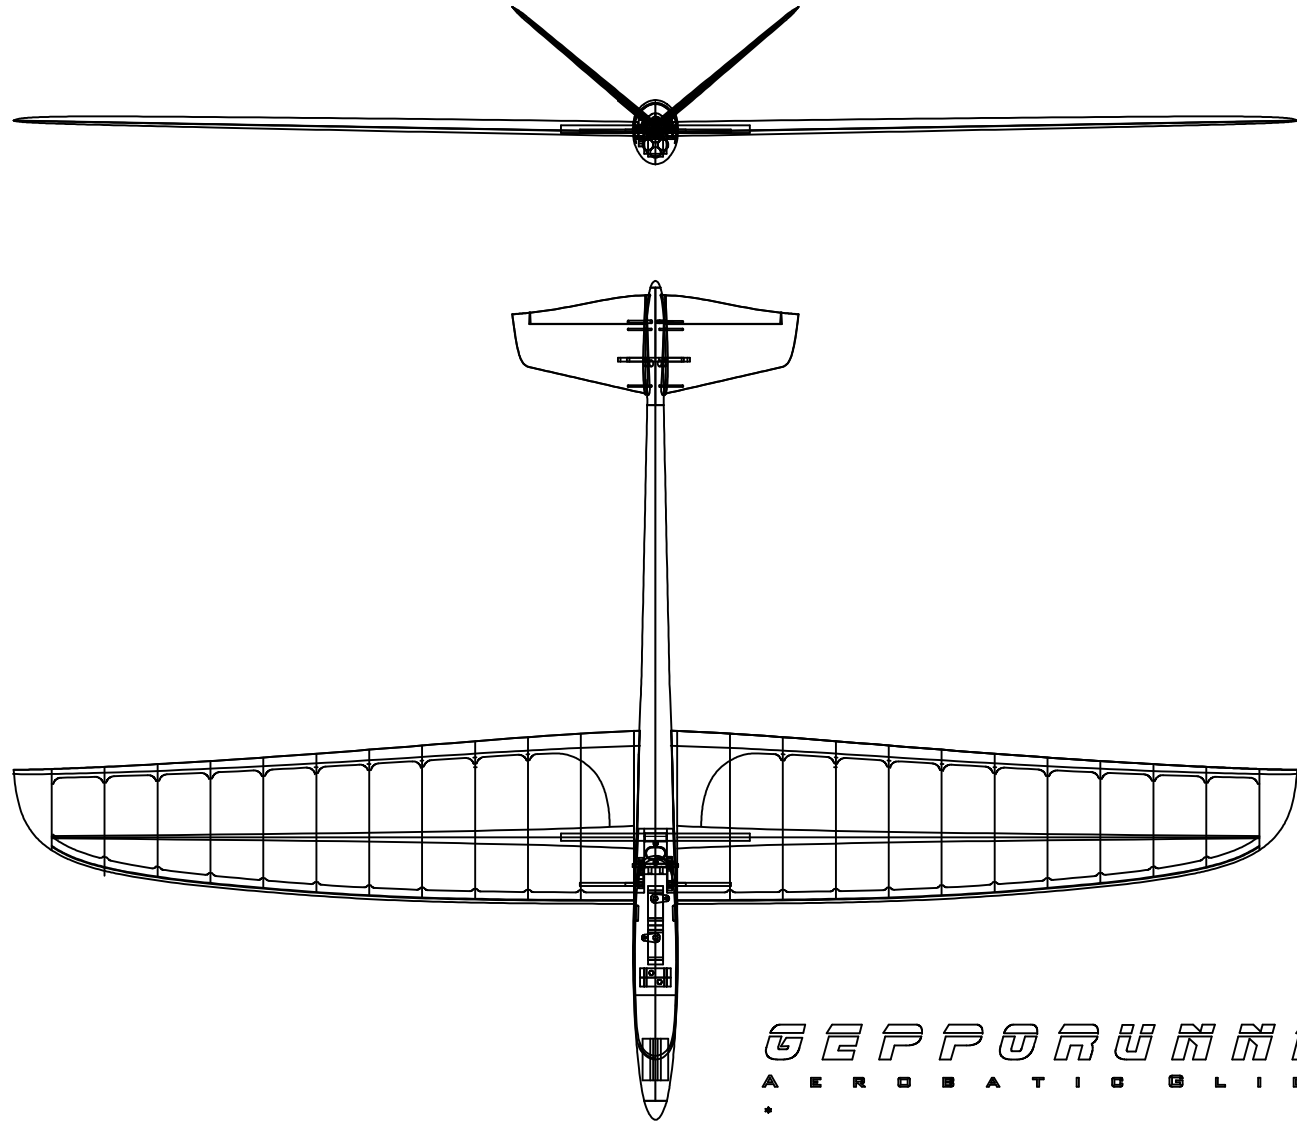

SIZE A4(H)

GEPPORUNNER
A E R O B A T I C G L I D E R

*
Wingspan: 1700mm
Lenght: 1100mm
Root chord: 230mm
Wing Airfoil: MM1608
Tail Airfoil: Sym 7%
Fuse technology: Kevlar pod+Carbon tube
Wing technology: Plywood/balsa
Controls: V-Tail + RothoGeppoSystem
Weight: 850-1200g