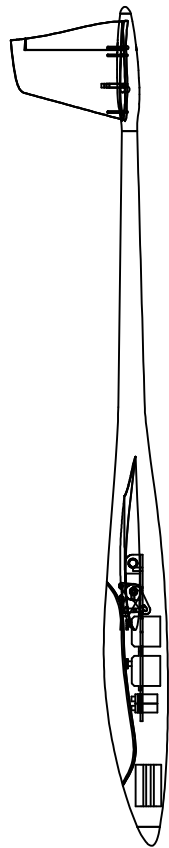

SIZE A4(H)

GEPPORUNNER
A E R O B A T I C G L I D E R

*
Wingspan: 1700mm
Lenght: 1100mm
Root chord: 230mm
Wing Airfoil: MM1608
Tail Airfoil: Sym 7%
Fuse technology: Kevlar pod+Carbon tube
Wing technology: Plywood/balsa
Controls: V-Tail + RothoGeppoSystem
Weight: 850-1200g